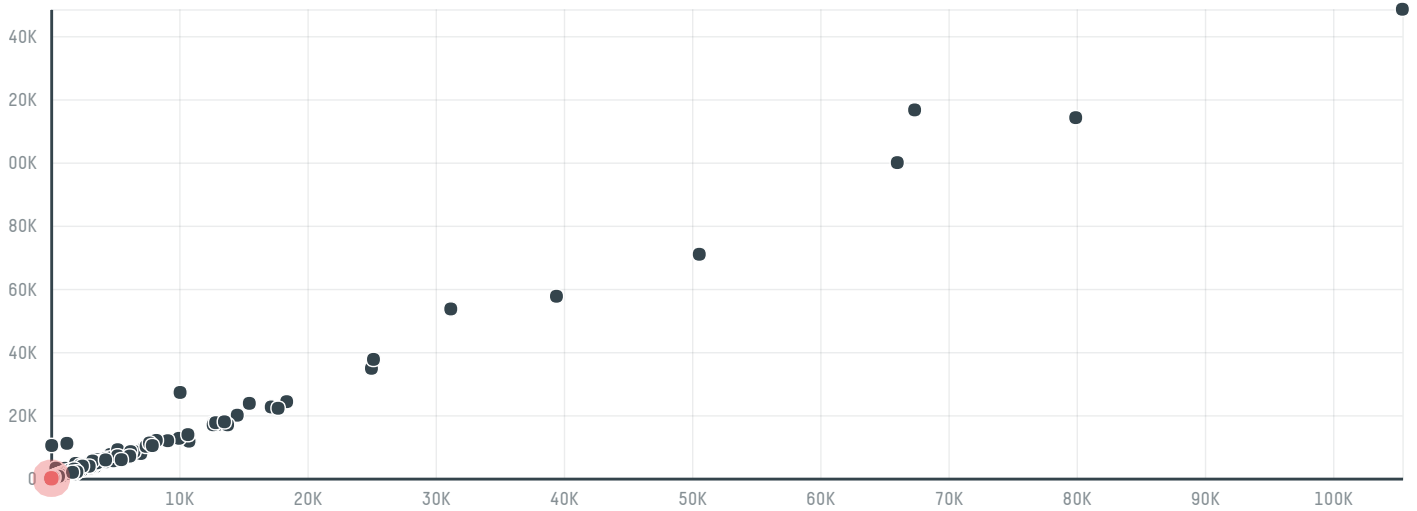

COMPARING COMPANIES IMPORTING COFFEE FROM BRAZIL IN 2015

Trase is a partnership between

In collaboration with

and many other organizations and individuals.

Donors

[Terms of Use](#) · [Privacy policy](#) · [Cookie policy](#) · [Contact us](#)