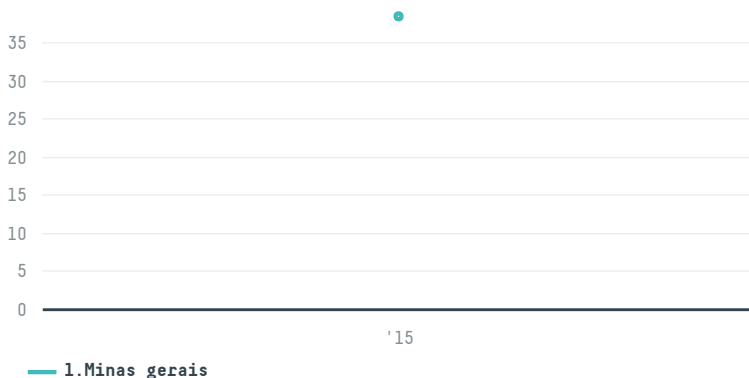

TOP DESTINATION COUNTRIES OF COFFEE IMPORTED BY COVIM SPA S-27821-A 640 SACAS: