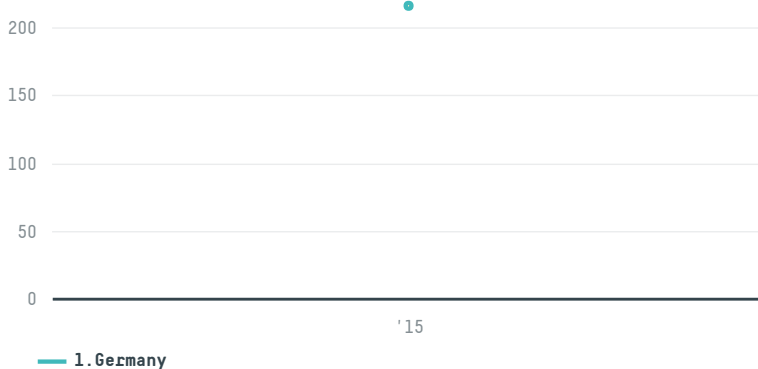

TOP DESTINATION COUNTRIES OF COFFEE IMPORTED BY TCHIBO GMBH (S-27447-A - 3.600 SACAS: