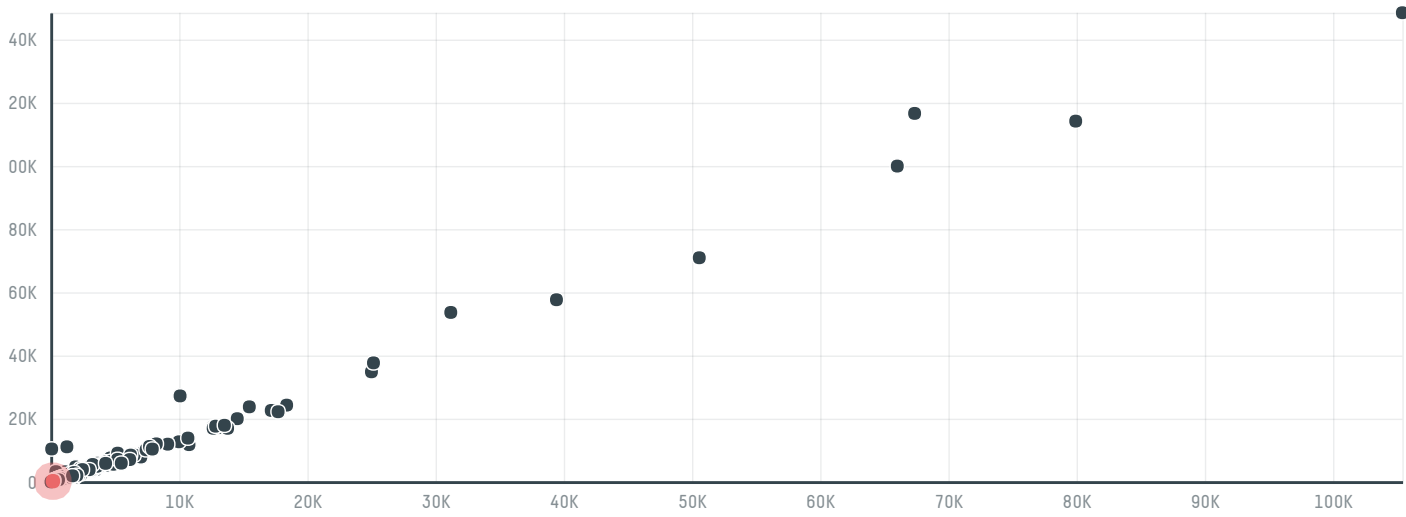

COMPARING COMPANIES IMPORTING COFFEE FROM BRAZIL IN 2015

Trase is a partnership between

In collaboration with

and many other organizations and individuals.

Donors

[Terms of Use](#) · [Privacy policy](#) · [Cookie policy](#) · [Contact us](#)

This website uses cookies to provide you with an improved user experience. By continuing to browse this site, you consent to the use of cookies and similar technologies. Please visit our [privacy policy](#) for further details.

I AGREE