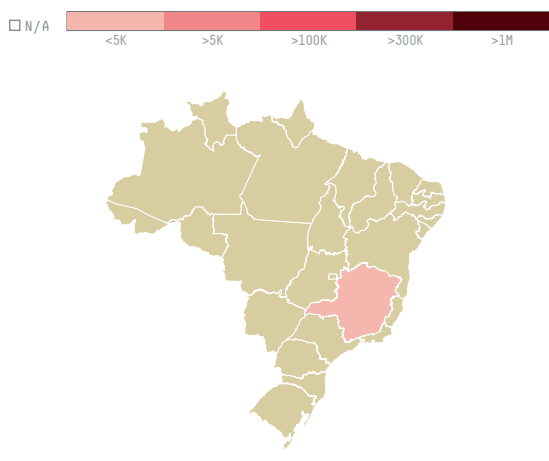

trase

Tchibo gmbh (s-27447-a - 3.600 sacas

ACTIVITY	COMMODITY	COUNTRY	YEAR
Importer	Coffee	Brazil	2015

Tchibo gmbh (s-27447-a - 3.600 sacas was the 524th largest importer of coffee from BRAZIL in 2015, accounting for 216 tons. As an importer, Tchibo gmbh (s-27447-a - 3.600 sacas sources from 4 municipalities, or 0% of the coffee production municipalities. The main destination of the coffee imported by Tchibo gmbh (s-27447-a - 3.600 sacas is Germany, accounting for 100% of the total.

TOP DESTINATION COUNTRIES OF COFFEE IMPORTED BY TCHIBO GMBH (S-27447-A - 3.600 SACAS:

COMPARING COMPANIES IMPORTING COFFEE FROM BRAZIL IN 2015

Trase is a partnership between

In collaboration with

and many other organizations and individuals.