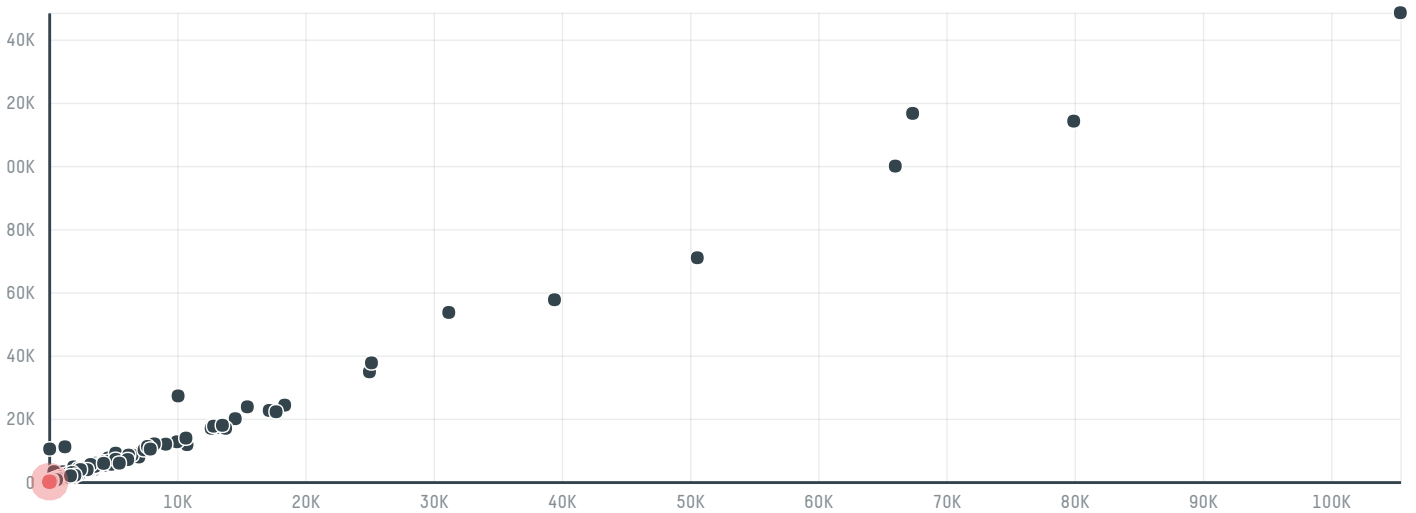

COMPARING COMPANIES IMPORTING COFFEE FROM BRAZIL IN 2015

Trase is a partnership between

In collaboration with

and many other organizations and individuals.

Donors

[Terms of Use](#) · [Privacy policy](#) · [Cookie policy](#) · [Contact us](#)

This website uses cookies to provide you with an improved user experience. By continuing to browse this site, you consent to the use of cookies and similar technologies. Please visit our [privacy policy](#) for further details.

I AGREE