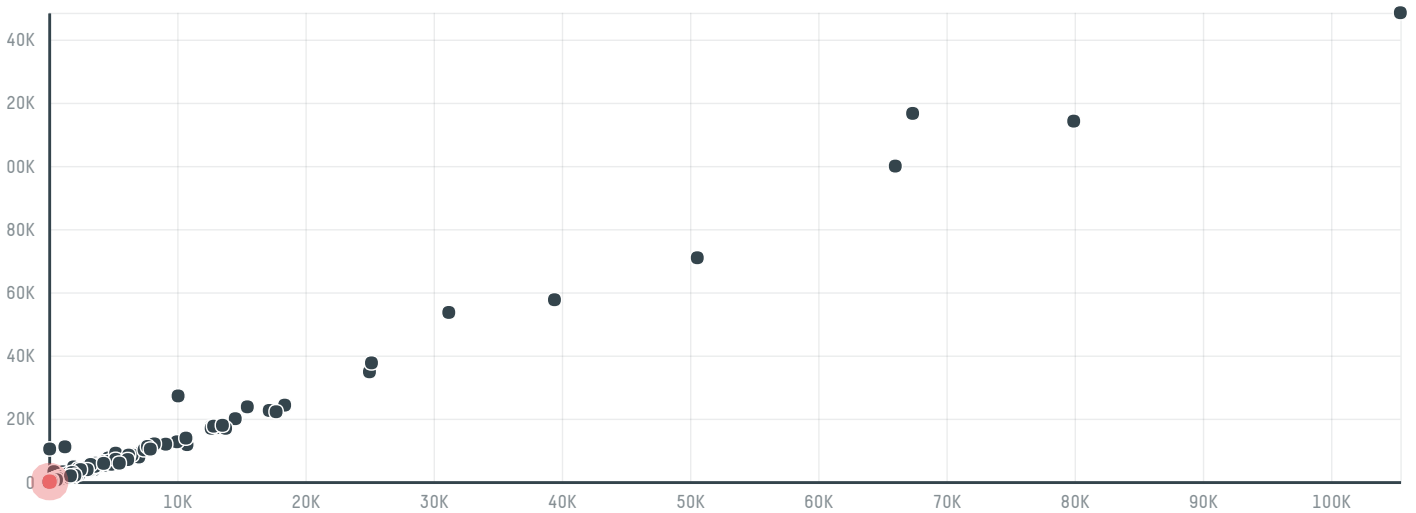

trase

Bernhard rothfos gmbh (s-26368-ab - 1.235 sacas)

ACTIVITY	COMMODITY	COUNTRY	YEAR
Importer	Coffee	Brazil	2015

Bernhard rothfos gmbh (s-26368-ab - 1.235 sacas) was the 965th largest importer of coffee from BRAZIL in 2015, accounting for 74 tons. As an importer, Bernhard rothfos gmbh (s-26368-ab - 1.235 sacas) sources from 4 municipalities, or 0% of the coffee production municipalities. The main destination of the coffee imported by Bernhard rothfos gmbh (s-26368-ab - 1.235 sacas) is Germany, accounting for 100% of the total.

TOP DESTINATION COUNTRIES OF COFFEE IMPORTED BY BERNHARD ROTHFOS GMBH (S-26368-AB - 1.235 SACAS):

□ N/A <5K >5K >100K >300K >1M

COMPARING COMPANIES IMPORTING COFFEE FROM BRAZIL IN 2015

Trase is a partnership between