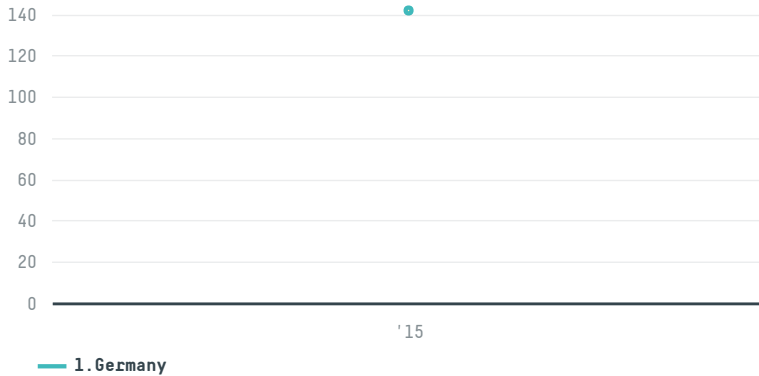

TOP DESTINATION COUNTRIES OF COFFEE IMPORTED BY BERNHARD ROTHFOS GMBH (S-26368-AA - 2.365 SACAS):