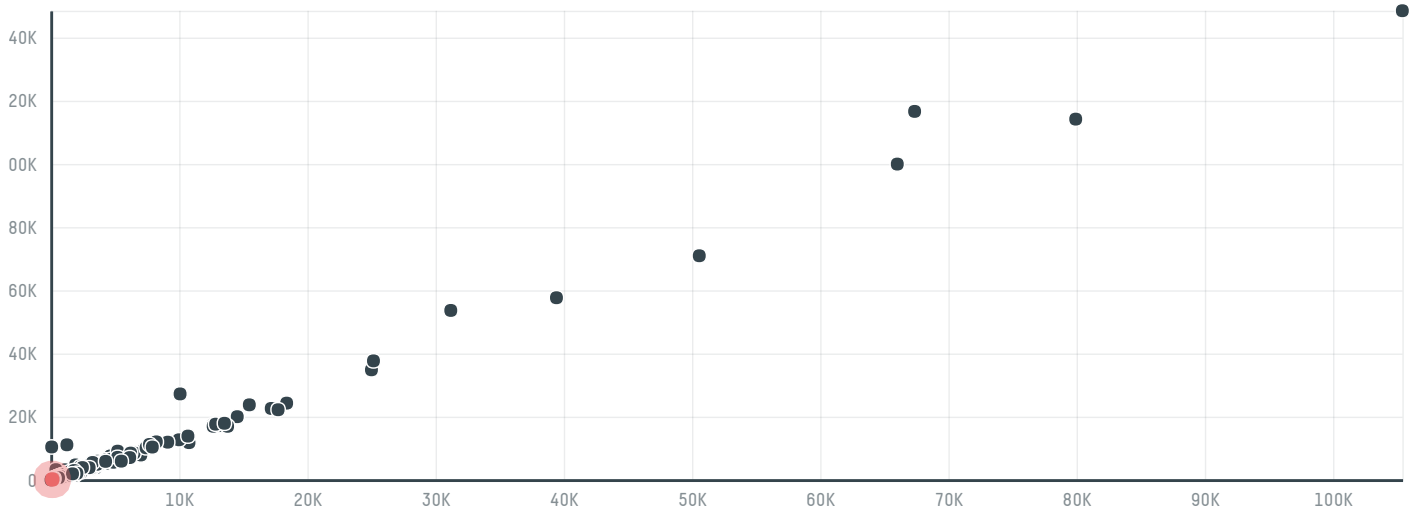

trase

Bernhard rothfos gmbh (s-26368-aa - 2.365 sacas)

ACTIVITY	COMMODITY	COUNTRY	YEAR
Importer	Coffee	Brazil	2015

Bernhard rothfos gmbh (s-26368-aa - 2.365 sacas) was the 683rd largest importer of coffee from BRAZIL in 2015, accounting for 142 tons. As an importer, Bernhard rothfos gmbh (s-26368-aa - 2.365 sacas) sources from 4 municipalities, or 0% of the coffee production municipalities. The main destination of the coffee imported by Bernhard rothfos gmbh (s-26368-aa - 2.365 sacas) is Germany, accounting for 100% of the total.

TOP DESTINATION COUNTRIES OF COFFEE IMPORTED BY BERNHARD ROTHFOS GMBH (S-26368-AA - 2.365 SACAS):

COMPARING COMPANIES IMPORTING COFFEE FROM BRAZIL IN 2015

Trase is a partnership between

In collaboration with