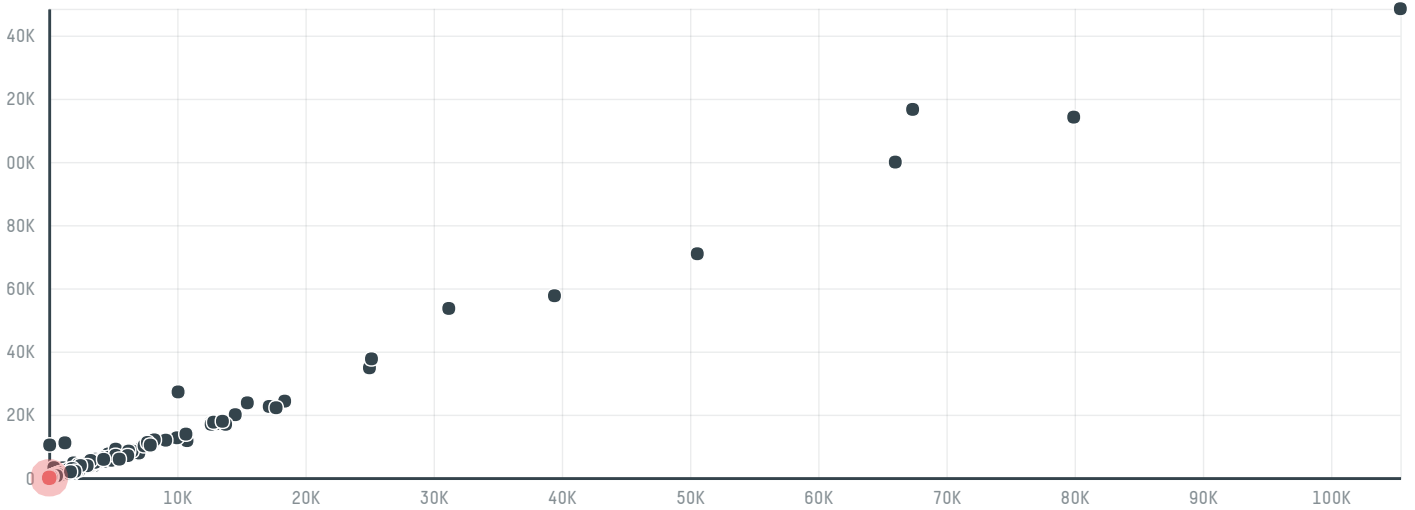

COMPARING COMPANIES IMPORTING COFFEE FROM BRAZIL IN 2015

Trase is a partnership between

In collaboration with

and many other organizations and individuals.

Donors

[Terms of Use](#) · [Privacy policy](#) · [Cookie policy](#) · [Contact us](#)