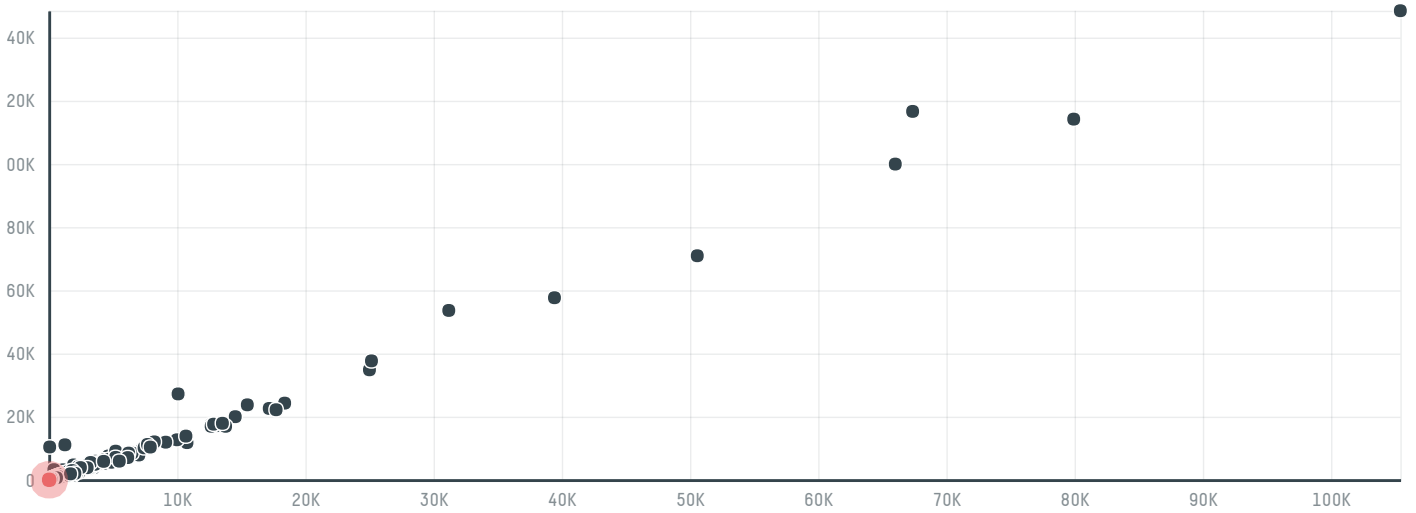

trase

Marubeni corporation coffee section (s-27839-b - 440 sa

ACTIVITY	COMMODITY	COUNTRY	YEAR
Importer	Coffee	Brazil	2015

Marubeni corporation coffee section (s-27839-b - 440 sa was the 1335th largest importer of coffee from BRAZIL in 2015, accounting for 26 tons. As an importer, Marubeni corporation coffee section (s-27839-b - 440 sa sources from 1 municipalities, or 0% of the coffee production municipalities. The main destination of the coffee imported by Marubeni corporation coffee section (s-27839-b - 440 sa is China (mainland), accounting for 100% of the total.

TOP DESTINATION COUNTRIES OF COFFEE IMPORTED BY MARUBENI CORPORATION COFFEE SECTION (S-27839-B - 440 SA:

□ N/A <5K >5K >100K >300K >1M

COMPARING COMPANIES IMPORTING COFFEE FROM BRAZIL IN 2015

Trase is a partnership between