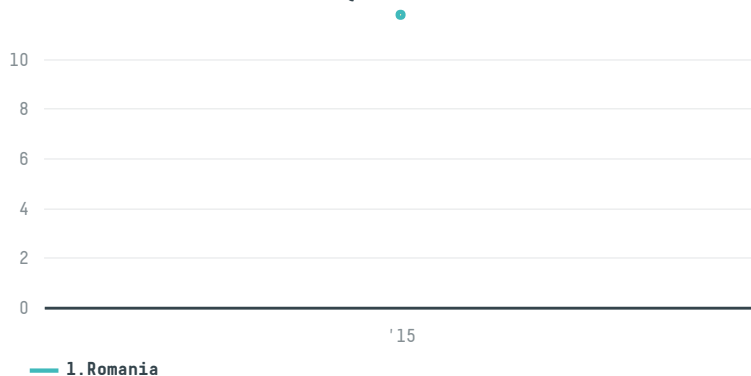

TOP DESTINATION COUNTRIES OF COFFEE IMPORTED BY STRAUSS COMMODITIES AG (S-28465-AC - 196 SACAS: