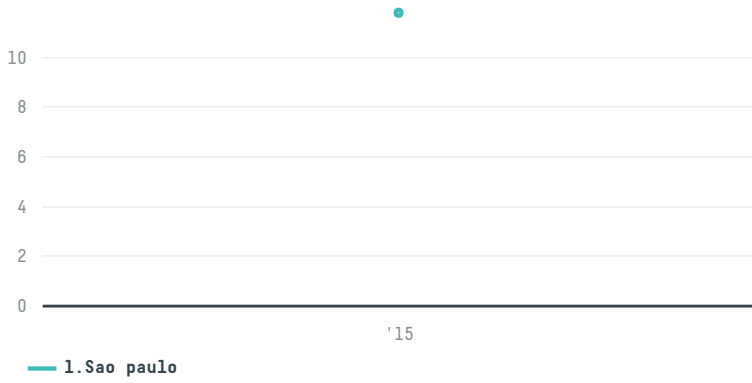

COMPARING COMPANIES IMPORTING COFFEE FROM BRAZIL IN 2015

Trase is a partnership between

In collaboration with

and many other organizations and individuals.

Donors

[Terms of Use](#) · [Privacy policy](#) · [Cookie policy](#) · [Contact us](#)

This website uses cookies to provide you with an improved user experience. By continuing to browse this site, you consent to the use of cookies and similar technologies. Please visit our [privacy policy](#) for further details.

I AGREE