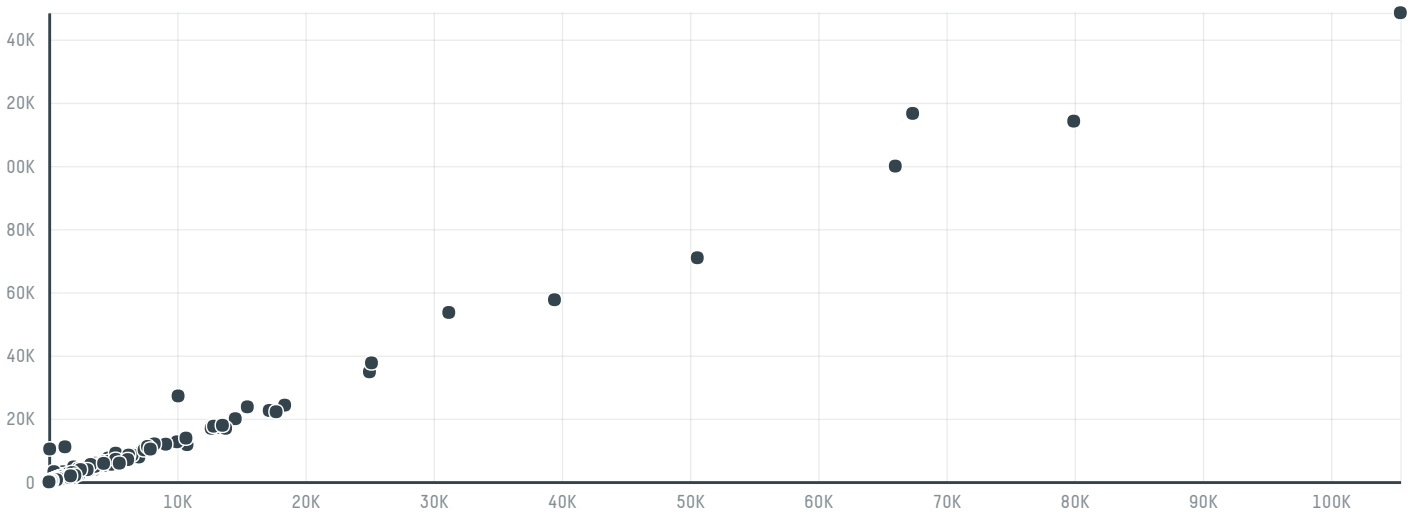

TOP DESTINATION COUNTRIES OF COFFEE IMPORTED BY STRAUSS COMMODITIES AG (S-28465-AC - 196 SACAS:

□ N/A <5K >5K >100K >300K >1M

COMPARING COMPANIES IMPORTING COFFEE FROM BRAZIL IN 2015

Trase is a partnership between