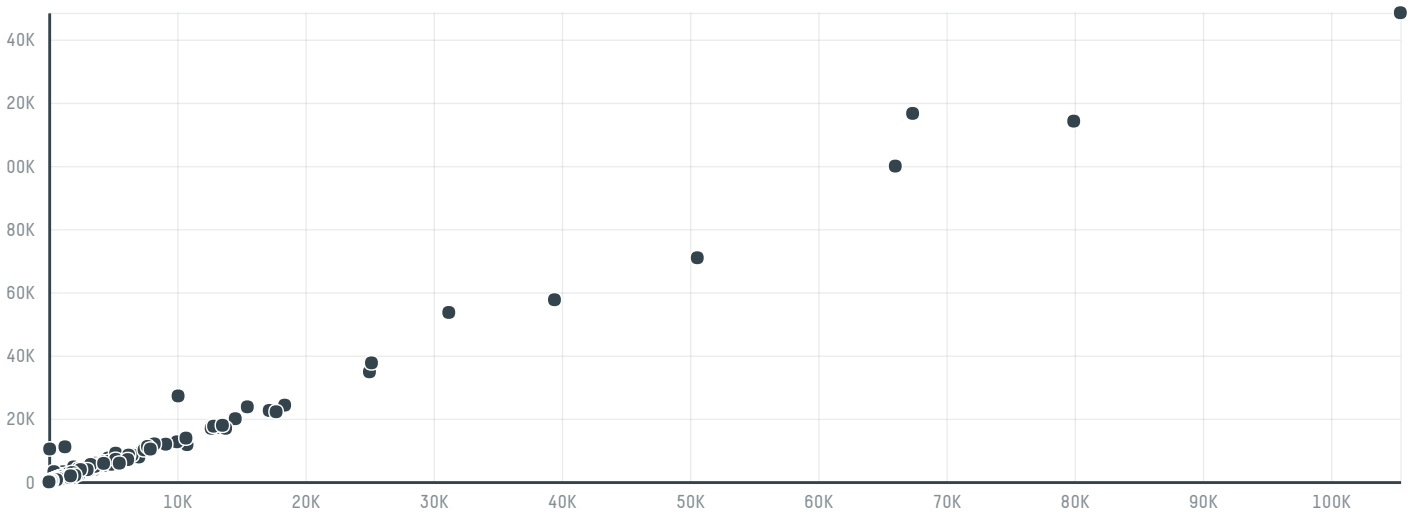

trase

Marubeni corporation coffee section (s-27741-ac - 423

ACTIVITY	COMMODITY	COUNTRY	YEAR
Importer	Coffee	Brazil	2015

Marubeni corporation coffee section (s-27741-ac - 423 was the 1342nd largest importer of coffee from BRAZIL in 2015, accounting for 25 tons. As an importer, Marubeni corporation coffee section (s-27741-ac - 423 sources from 1 municipalities, or 0% of the coffee production municipalities. The main destination of the coffee imported by Marubeni corporation coffee section (s-27741-ac - 423 is Japan, accounting for 100% of the total.

TOP DESTINATION COUNTRIES OF COFFEE IMPORTED BY MARUBENI CORPORATION COFFEE SECTION (S-27741-AC - 423:

□ N/A <5K >5K >100K >300K >1M

COMPARING COMPANIES IMPORTING COFFEE FROM BRAZIL IN 2015

Trase is a partnership between