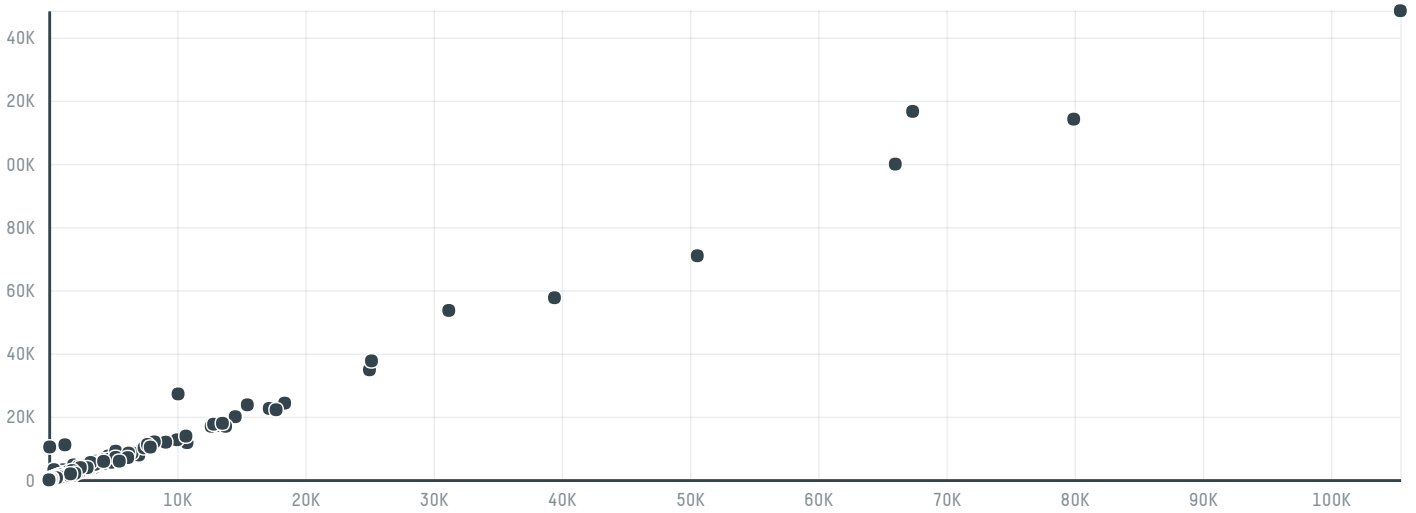

COMPARING COMPANIES IMPORTING COFFEE FROM BRAZIL IN 2015

Trase is a partnership between

In collaboration with

and many other organizations and individuals.

Donors

[Terms of Use](#) · [Privacy policy](#) · [Cookie policy](#) · [Contact us](#)

This website uses cookies to provide you with an improved user experience. By continuing to browse this site, you consent to the use of cookies and similar technologies. Please visit our [privacy policy](#) for further details.

I AGREE