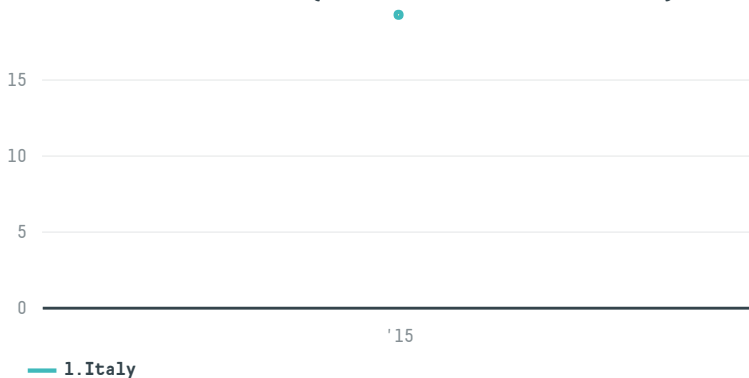

TOP DESTINATION COUNTRIES OF COFFEE IMPORTED BY NKG BERO ITALIA SPA. (S-28649-A - 320 SACAS):