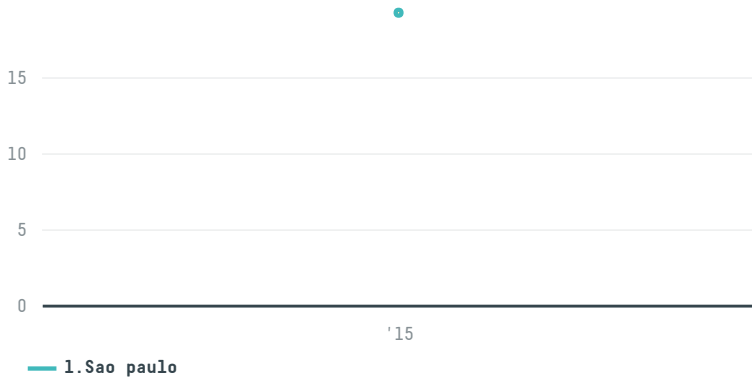

COMPARING COMPANIES IMPORTING COFFEE FROM BRAZIL IN 2015

Trase is a partnership between

In collaboration with

and many other organizations and individuals.

Donors

[Terms of Use](#) · [Privacy policy](#) · [Cookie policy](#) · [Contact us](#)

This website uses cookies to provide you with an improved user experience. By continuing to browse this site, you consent to the use of cookies and similar technologies. Please visit our [privacy policy](#) for further details.

I AGREE