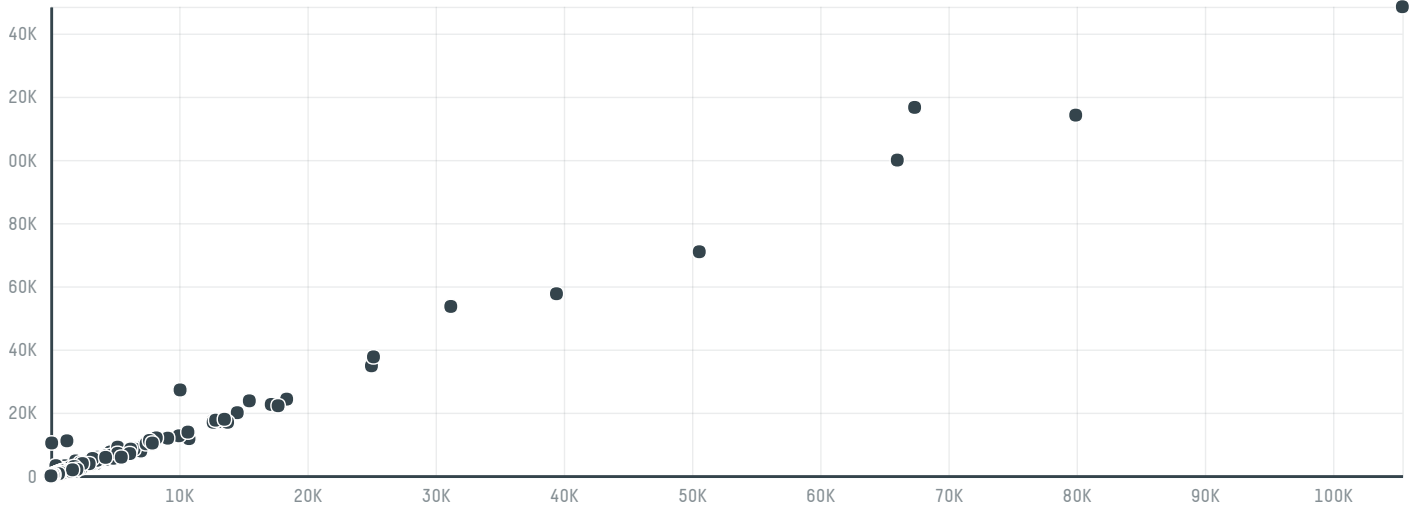

COMPARING COMPANIES IMPORTING COFFEE FROM BRAZIL IN 2015

Trase is a partnership between

In collaboration with

and many other organizations and individuals.

Donors

[Terms of Use](#) · [Privacy policy](#) · [Cookie policy](#) · [Contact us](#)