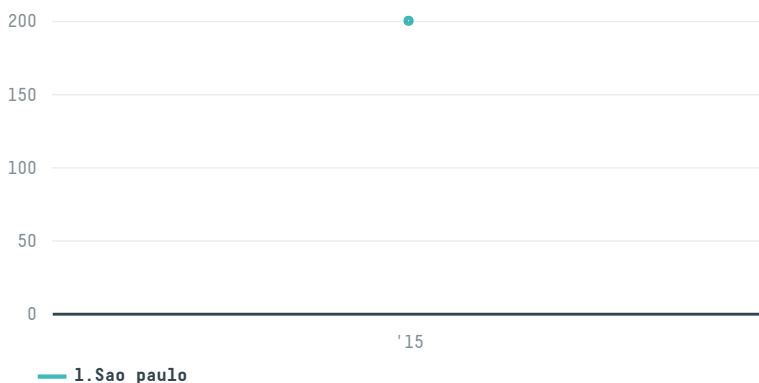

TOP DESTINATION COUNTRIES OF COFFEE IMPORTED BY NKG BERO ITALIA SPA S-28193-A 3.333 SACAS: