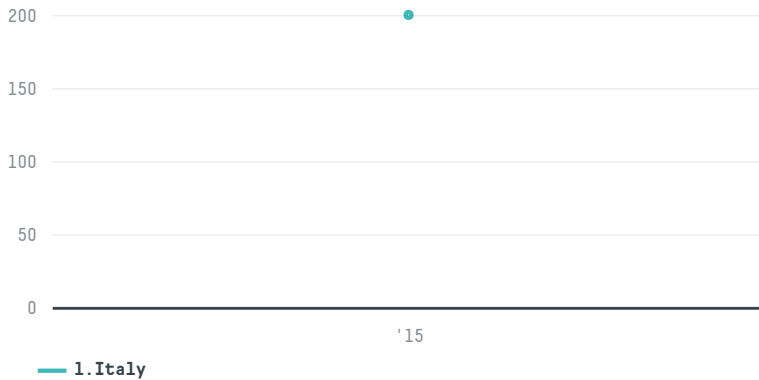

TOP DESTINATION COUNTRIES OF COFFEE IMPORTED BY NKG BERO ITALIA SPA S-28193-A 3.333 SACAS: