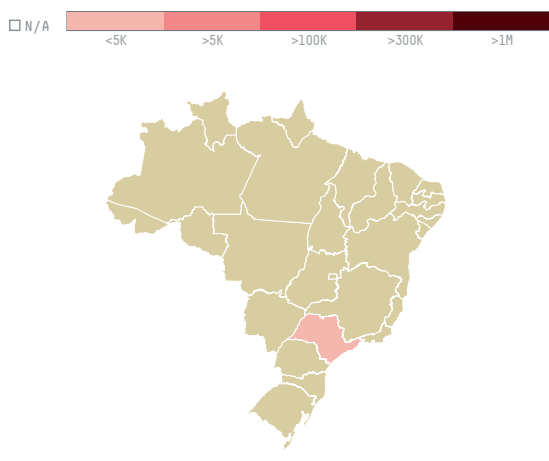

COMPARING COMPANIES IMPORTING COFFEE FROM BRAZIL IN 2015

Trase is a partnership between

In collaboration with

and many other organizations and individuals.

Donors

[Terms of Use](#) · [Privacy policy](#) · [Cookie policy](#) · [Contact us](#)

This website uses cookies to provide you with an improved user experience. By continuing to browse this site, you consent to the use of cookies and similar technologies. Please visit our [privacy policy](#) for further details.

I AGREE