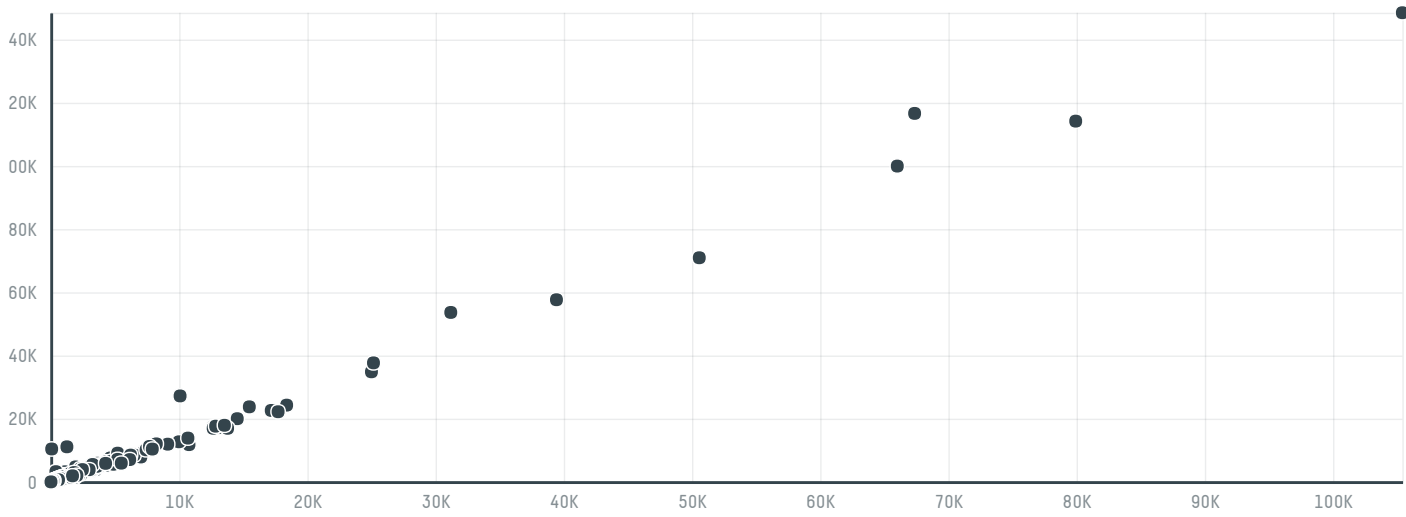

COMPARING COMPANIES IMPORTING COFFEE FROM BRAZIL IN 2015

Trase is a partnership between

In collaboration with

and many other organizations and individuals.

Donors

[Terms of Use](#) · [Privacy policy](#) · [Cookie policy](#) · [Contact us](#)

This website uses cookies to provide you with an improved user experience. By continuing to browse this site, you consent to the use of cookies and similar technologies. Please visit our [privacy policy](#) for further details.

I AGREE