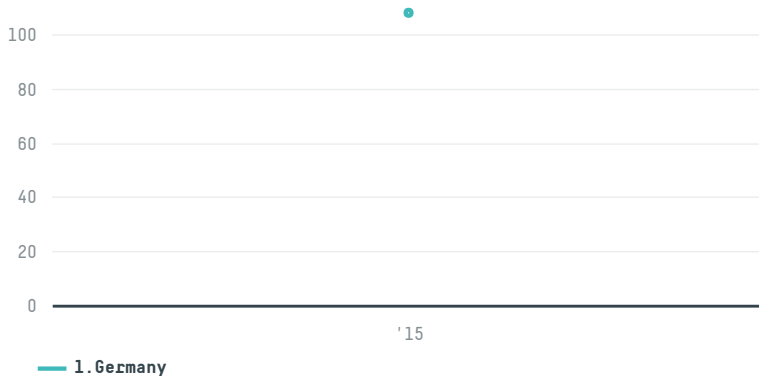

TOP DESTINATION COUNTRIES OF COFFEE IMPORTED BY TCHIBO GMBH (S-27939-A - 1.800 SACAS):