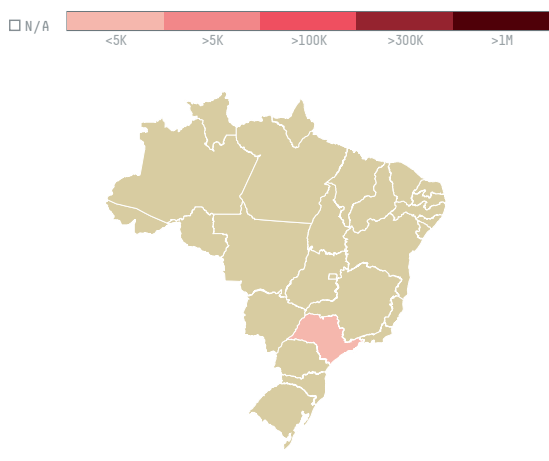

trase

Bernhard rothfos gmbh (s-28127-ac - 362 sacas

ACTIVITY	COMMODITY	COUNTRY	YEAR
Importer	Coffee	Brazil	2015

Bernhard rothfos gmbh (s-28127-ac - 362 sacas was the 1389th largest importer of coffee from BRAZIL in 2015, accounting for 22 tons. As an importer, Bernhard rothfos gmbh (s-28127-ac - 362 sacas sources from 1 municipalities, or 0% of the coffee production municipalities. The main destination of the coffee imported by Bernhard rothfos gmbh (s-28127-ac - 362 sacas is Germany, accounting for 100% of the total.

TOP DESTINATION COUNTRIES OF COFFEE IMPORTED BY BERNHARD ROTHFOS GMBH (S-28127-AC - 362 SACAS:

□ N/A <5K >5K >100K >300K >1M

COMPARING COMPANIES IMPORTING COFFEE FROM BRAZIL IN 2015

Trase is a partnership between