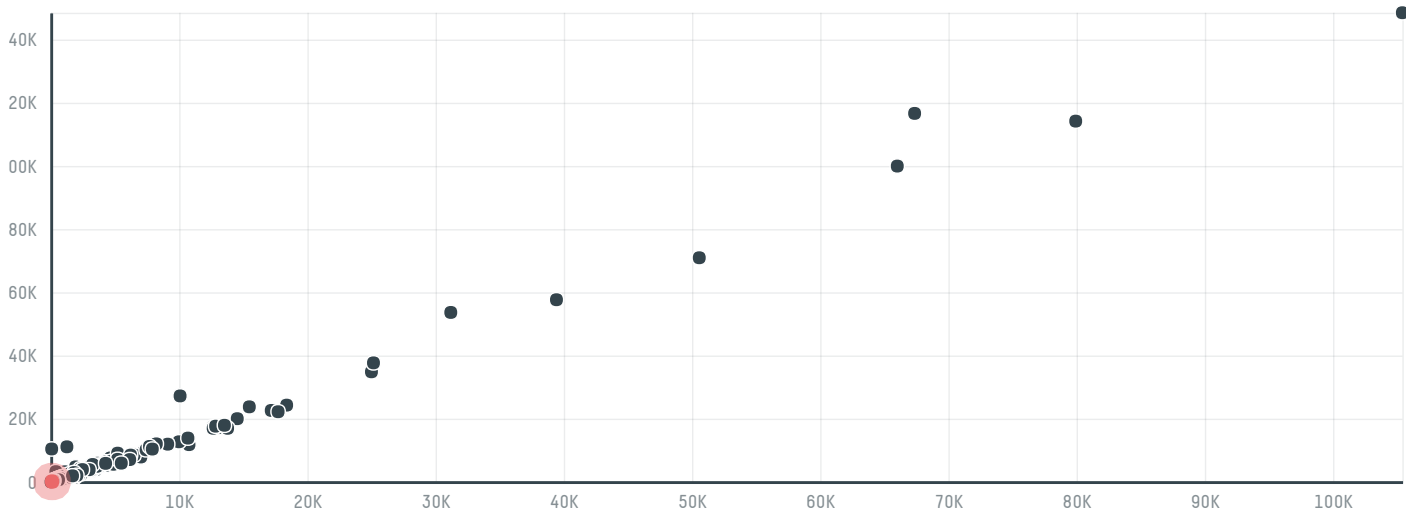

trase

Mercon coffee corporation s-28424-a 1.800 sacas

ACTIVITY	COMMODITY	COUNTRY	YEAR
Importer	Coffee	Brazil	2015

Mercon coffee corporation s-28424-a 1.800 sacas was the 770th largest importer of coffee from BRAZIL in 2015, accounting for 108 tons. As an importer, Mercon coffee corporation s-28424-a 1.800 sacas sources from 1 municipalities, or 0% of the coffee production municipalities. The main destination of the coffee imported by Mercon coffee corporation s-28424-a 1.800 sacas is Spain, accounting for 100% of the total.

TOP DESTINATION COUNTRIES OF COFFEE IMPORTED BY MERCON COFFEE CORPORATION S-28424-A 1.800 SACAS:

COMPARING COMPANIES IMPORTING COFFEE FROM BRAZIL IN 2015

Trase is a partnership between

In collaboration with