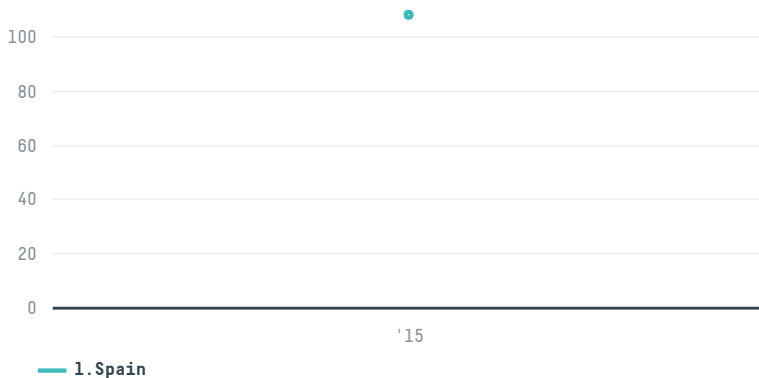

TOP DESTINATION COUNTRIES OF COFFEE IMPORTED BY MERCON COFFEE CORPORATION S-28424-A 1.800 SACAS: