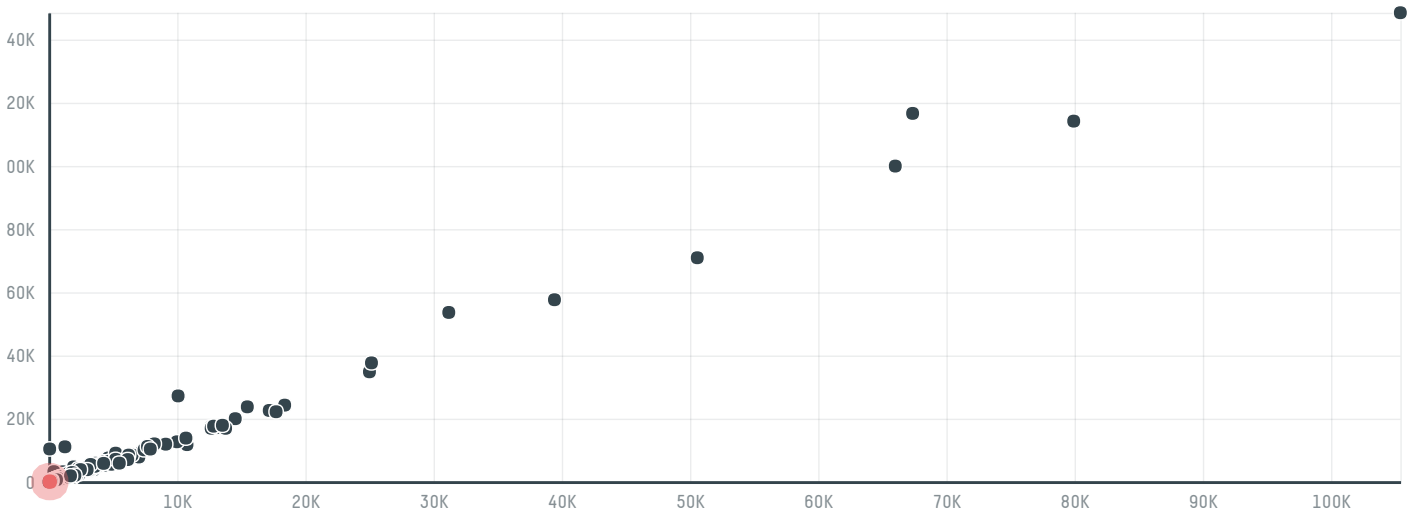

trase

Marubeni corporation coffee section (s-27809-a- 1.360 s

ACTIVITY	COMMODITY	COUNTRY	YEAR
Importer	Coffee	Brazil	2015

Marubeni corporation coffee section (s-27809-a- 1.360 s was the 913th largest importer of coffee from BRAZIL in 2015, accounting for 82 tons. As an importer, Marubeni corporation coffee section (s-27809-a- 1.360 s sources from 1 municipalities, or 0% of the coffee production municipalities. The main destination of the coffee imported by Marubeni corporation coffee section (s-27809-a- 1.360 s is Spain, accounting for 100% of the total.

TOP DESTINATION COUNTRIES OF COFFEE IMPORTED BY MARUBENI CORPORATION COFFEE SECTION (S-27809-A-1.360 S:

□ N/A <5K >5K >100K >300K >1M

COMPARING COMPANIES IMPORTING COFFEE FROM BRAZIL IN 2015

Trase is a partnership between