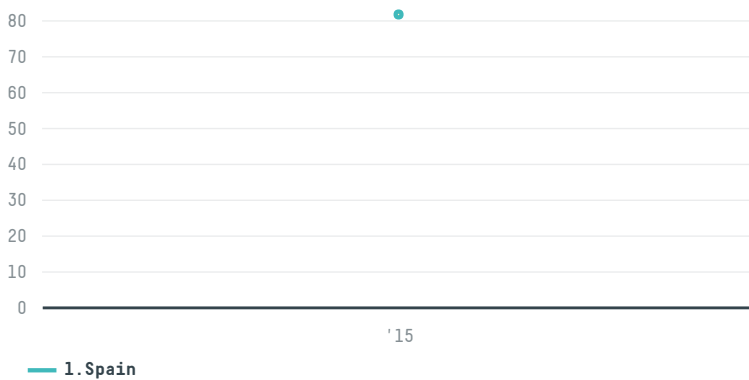

TOP DESTINATION COUNTRIES OF COFFEE IMPORTED BY MARUBENI CORPORATION COFFEE SECTION (S-27809-A-1.360 S: