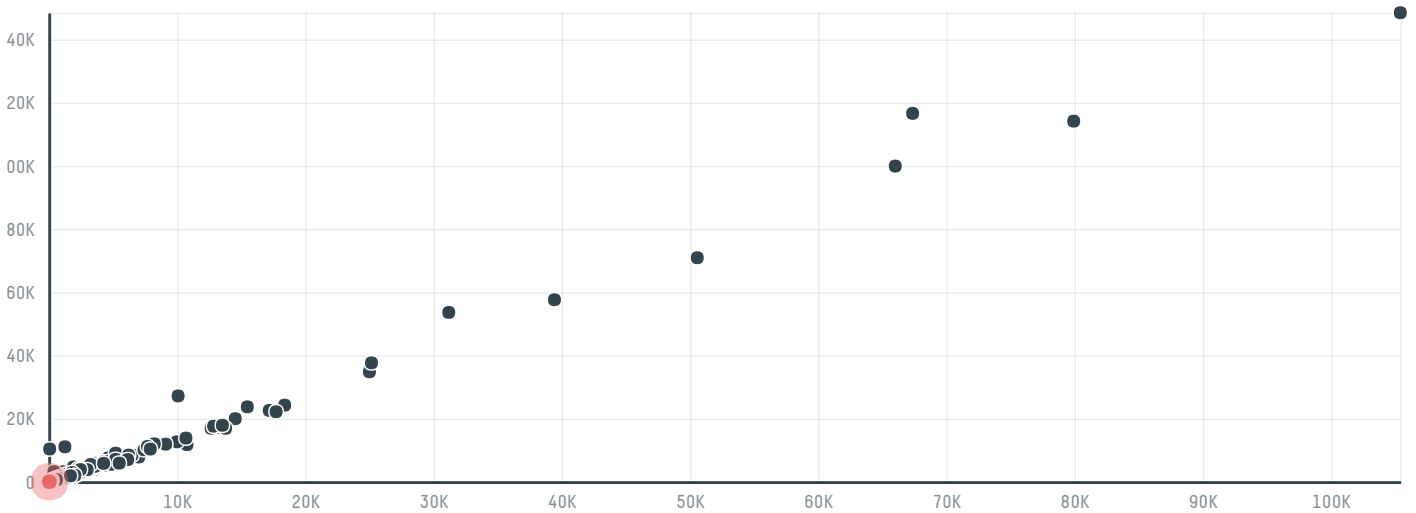

COMPARING COMPANIES IMPORTING COFFEE FROM BRAZIL IN 2015

Trase is a partnership between

In collaboration with

and many other organizations and individuals.

Donors

[Terms of Use](#) · [Privacy policy](#) · [Cookie policy](#) · [Contact us](#)

This website uses cookies to provide you with an improved user experience. By continuing to browse this site, you consent to the use of cookies and similar technologies. Please visit our [privacy policy](#) for further details.

I AGREE