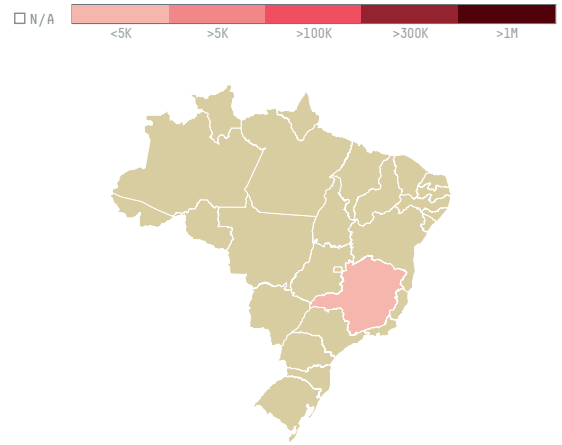

trase

Strauss commodities ag s-28353-a 3006 sacas

ACTIVITY	COMMODITY	COUNTRY	YEAR
Importer	Coffee	Brazil	2015

Strauss commodities ag s-28353-a 3006 sacas was the 588th largest importer of coffee from BRAZIL in 2015, accounting for 180 tons. As an importer, Strauss commodities ag s-28353-a 3006 sacas sources from 1 municipalities, or 0% of the coffee production municipalities. The main destination of the coffee imported by Strauss commodities ag s-28353-a 3006 sacas is Romania, accounting for 100% of the total.

TOP DESTINATION COUNTRIES OF COFFEE IMPORTED BY STRAUSS COMMODITIES AG S-28353-A 3006 SACAS:

COMPARING COMPANIES IMPORTING COFFEE FROM BRAZIL IN 2015

Trase is a partnership between

In collaboration with

and many other organizations and individuals.