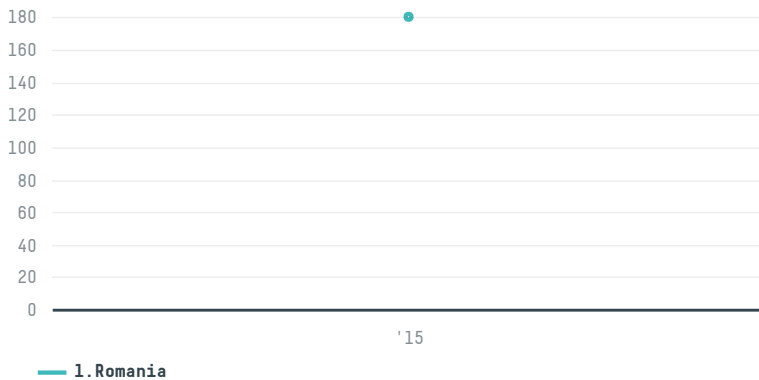

TOP DESTINATION COUNTRIES OF COFFEE IMPORTED BY STRAUSS COMMODITIES AG S-28353-A 3006 SACAS: