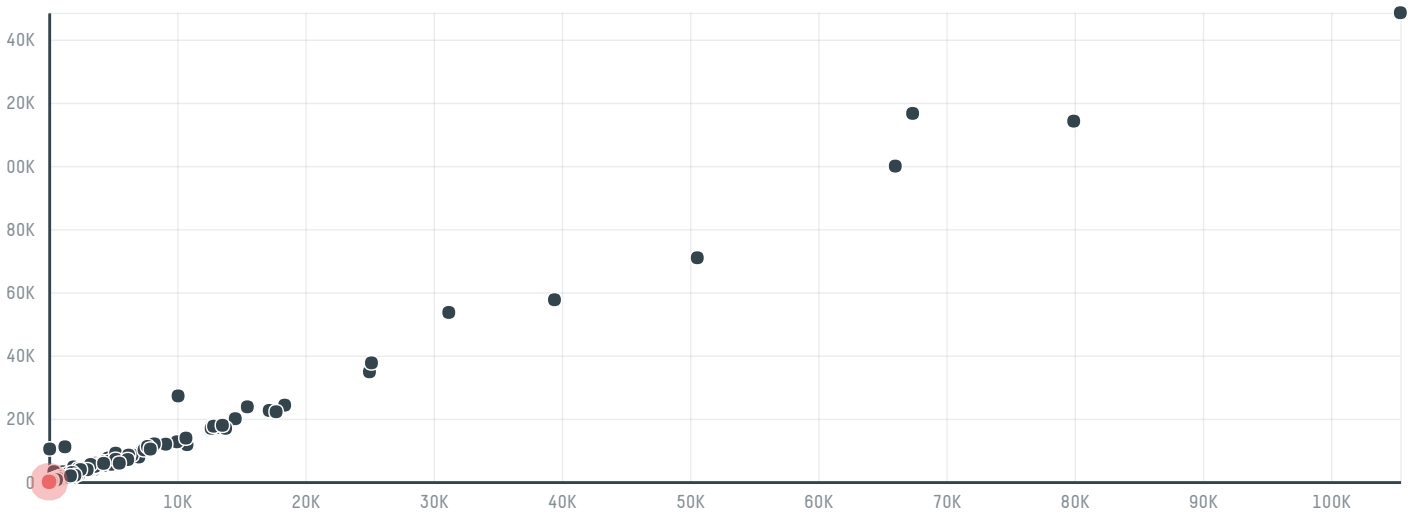

trase

Marubeni corporation coffee section s- 28390-b 500 sacas

ACTIVITY	COMMODITY	COUNTRY	YEAR
Importer	Coffee	Brazil	2015

Marubeni corporation coffee section s-28390-b 500 sacas was the 1298th largest importer of coffee from BRAZIL in 2015, accounting for 30 tons. As an importer, Marubeni corporation coffee section s-28390-b 500 sacas sources from 13 municipalities, or 2% of the coffee production municipalities. The main destination of the coffee imported by Marubeni corporation coffee section s-28390-b 500 sacas is Japan, accounting for 100% of the total.

TOP DESTINATION COUNTRIES OF COFFEE IMPORTED BY MARUBENI CORPORATION COFFEE SECTION S-28390-B 500 SACAS:

□ N/A <5K >5K >100K >300K >1M

COMPARING COMPANIES IMPORTING COFFEE FROM BRAZIL IN 2015

Trase is a partnership between