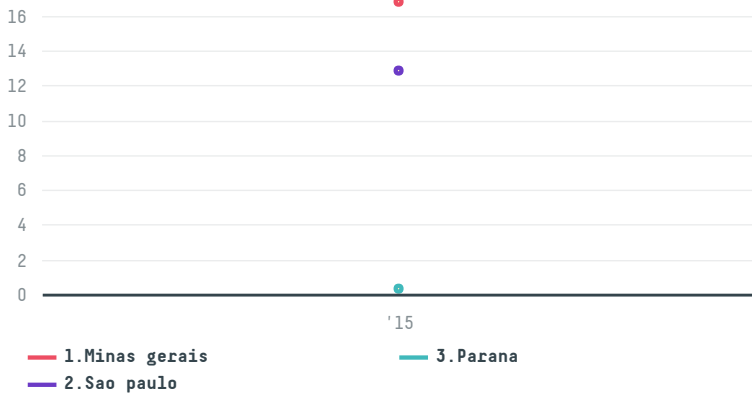

trase

Marubeni corporation coffee section s- 28390-b 500 sacas

ACTIVITY	COMMODITY	COUNTRY	YEAR
Importer	Coffee	Brazil	2015

Marubeni corporation coffee section s-28390-b 500 sacas was the 1298th largest importer of coffee from BRAZIL in 2015, accounting for 30 tons. As an importer, Marubeni corporation coffee section s-28390-b 500 sacas sources from 13 municipalities, or 2% of the coffee production municipalities. The main destination of the coffee imported by Marubeni corporation coffee section s-28390-b 500 sacas is Japan, accounting for 100% of the total.

TOP DESTINATION COUNTRIES OF COFFEE IMPORTED BY MARUBENI CORPORATION COFFEE SECTION S-28390-B 500 SACAS:

□ N/A <5K >5K >100K >300K >1M

COMPARING COMPANIES IMPORTING COFFEE FROM BRAZIL IN 2015

Trase is a partnership between