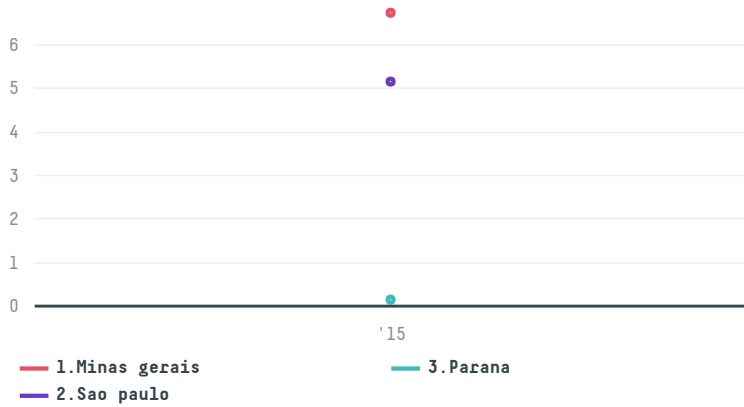

trase

Marubeni corporation coffee section s- 28390-a 200 sacas

ACTIVITY COMMODITY COUNTRY YEAR
Importer **Coffee** **Brazil** **2015**

Marubeni corporation coffee section s-28390-a 200 sacas was the 1593rd largest importer of coffee from BRAZIL in 2015, accounting for 12 tons. As an importer, Marubeni corporation coffee section s-28390-a 200 sacas sources from 13 municipalities, or 2% of the coffee production municipalities. The main destination of the coffee imported by Marubeni corporation coffee section s-28390-a 200 sacas is Japan, accounting for 100% of the total.

TOP DESTINATION COUNTRIES OF COFFEE IMPORTED BY MARUBENI CORPORATION COFFEE SECTION S-28390-A 200 SACAS:

□ N/A <5K >5K >100K >300K >1M

COMPARING COMPANIES IMPORTING COFFEE FROM BRAZIL IN 2015

Trase is a partnership between