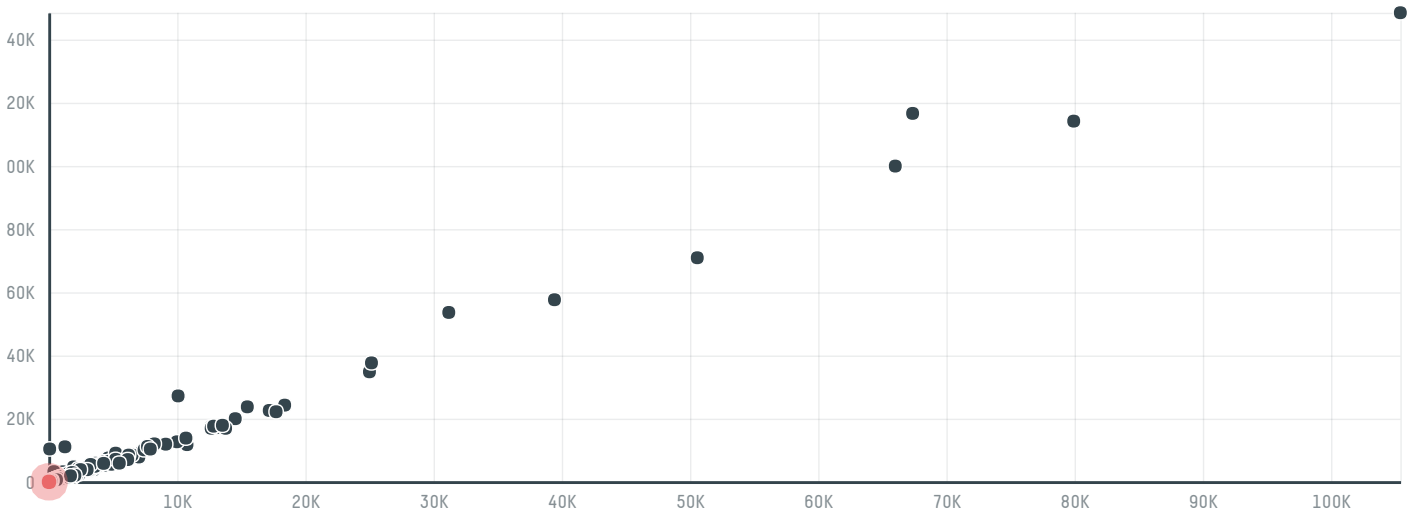

trase

Marubeni corporation coffee section s- 28390-a 200 sacas

ACTIVITY COMMODITY COUNTRY YEAR
Importer **Coffee** **Brazil** **2015**

Marubeni corporation coffee section s-28390-a 200 sacas was the 1593rd largest importer of coffee from BRAZIL in 2015, accounting for 12 tons. As an importer, Marubeni corporation coffee section s-28390-a 200 sacas sources from 13 municipalities, or 2% of the coffee production municipalities. The main destination of the coffee imported by Marubeni corporation coffee section s-28390-a 200 sacas is Japan, accounting for 100% of the total.

TOP DESTINATION COUNTRIES OF COFFEE IMPORTED BY MARUBENI CORPORATION COFFEE SECTION S-28390-A 200 SACAS:

□ N/A <5K >5K >100K >300K >1M

COMPARING COMPANIES IMPORTING COFFEE FROM BRAZIL IN 2015

Trase is a partnership between