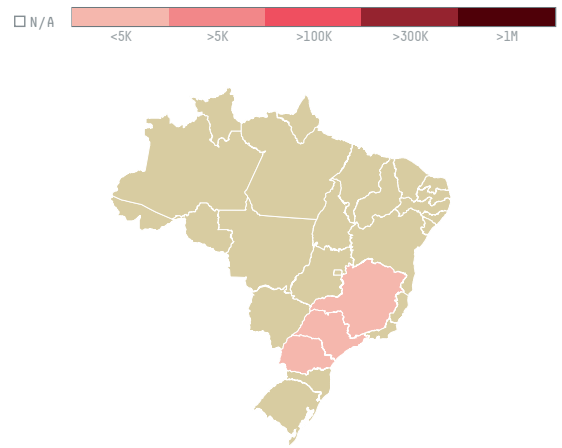

trase

Marubeni corporation coffee section s- 28390-a 200 sacas

ACTIVITY COMMODITY COUNTRY YEAR
Importer **Coffee** **Brazil** **2015**

Marubeni corporation coffee section s-28390-a 200 sacas was the 1593rd largest importer of coffee from BRAZIL in 2015, accounting for 12 tons. As an importer, Marubeni corporation coffee section s-28390-a 200 sacas sources from 13 municipalities, or 2% of the coffee production municipalities. The main destination of the coffee imported by Marubeni corporation coffee section s-28390-a 200 sacas is Japan, accounting for 100% of the total.

TOP DESTINATION COUNTRIES OF COFFEE IMPORTED BY MARUBENI CORPORATION COFFEE SECTION S-28390-A 200 SACAS:

□ N/A <5K >5K >100K >300K >1M

COMPARING COMPANIES IMPORTING COFFEE FROM BRAZIL IN 2015

Trase is a partnership between