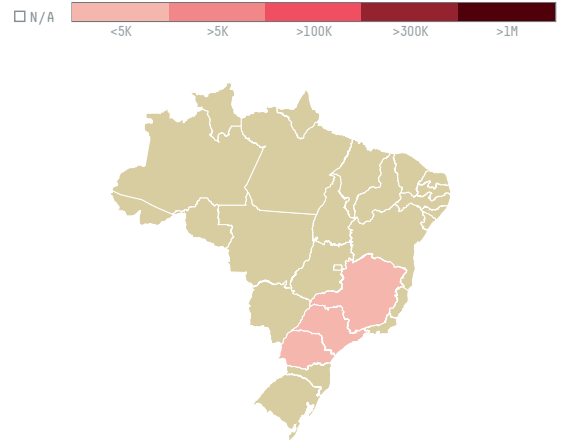

trase

Marubeni corporation coffee section s- 28301-a 1.760 sac

ACTIVITY	COMMODITY	COUNTRY	YEAR
Importer	Coffee	Brazil	2015

Marubeni corporation coffee section s-28301-a 1.760 sac was the 790th largest importer of coffee from BRAZIL in 2015, accounting for 106 tons. As an importer, Marubeni corporation coffee section s-28301-a 1.760 sac sources from 13 municipalities, or 2% of the coffee production municipalities. The main destination of the coffee imported by Marubeni corporation coffee section s-28301-a 1.760 sac is Japan, accounting for 100% of the total.

TOP DESTINATION COUNTRIES OF COFFEE IMPORTED BY MARUBENI CORPORATION COFFEE SECTION S-28301-A 1.760 SAC:

COMPARING COMPANIES IMPORTING COFFEE FROM BRAZIL IN 2015

Trase is a partnership between

In collaboration with