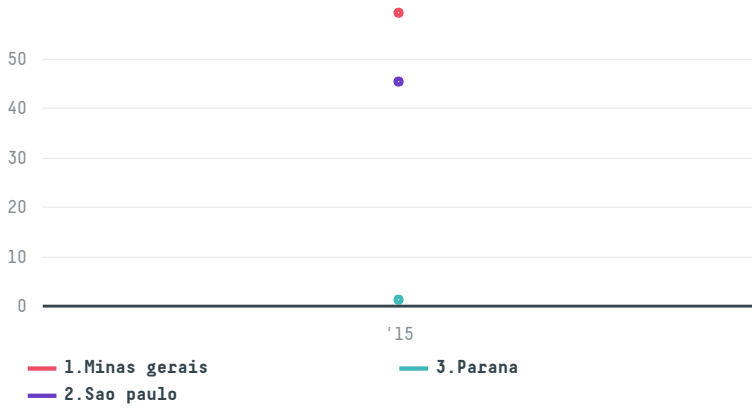

trase

Marubeni corporation coffee section s- 28301-a 1.760 sac

ACTIVITY	COMMODITY	COUNTRY	YEAR
Importer	Coffee	Brazil	2015

Marubeni corporation coffee section s-28301-a 1.760 sac was the 790th largest importer of coffee from BRAZIL in 2015, accounting for 106 tons. As an importer, Marubeni corporation coffee section s-28301-a 1.760 sac sources from 13 municipalities, or 2% of the coffee production municipalities. The main destination of the coffee imported by Marubeni corporation coffee section s-28301-a 1.760 sac is Japan, accounting for 100% of the total.

TOP DESTINATION COUNTRIES OF COFFEE IMPORTED BY MARUBENI CORPORATION COFFEE SECTION S-28301-A 1.760 SAC:

COMPARING COMPANIES IMPORTING COFFEE FROM BRAZIL IN 2015

Trase is a partnership between

In collaboration with