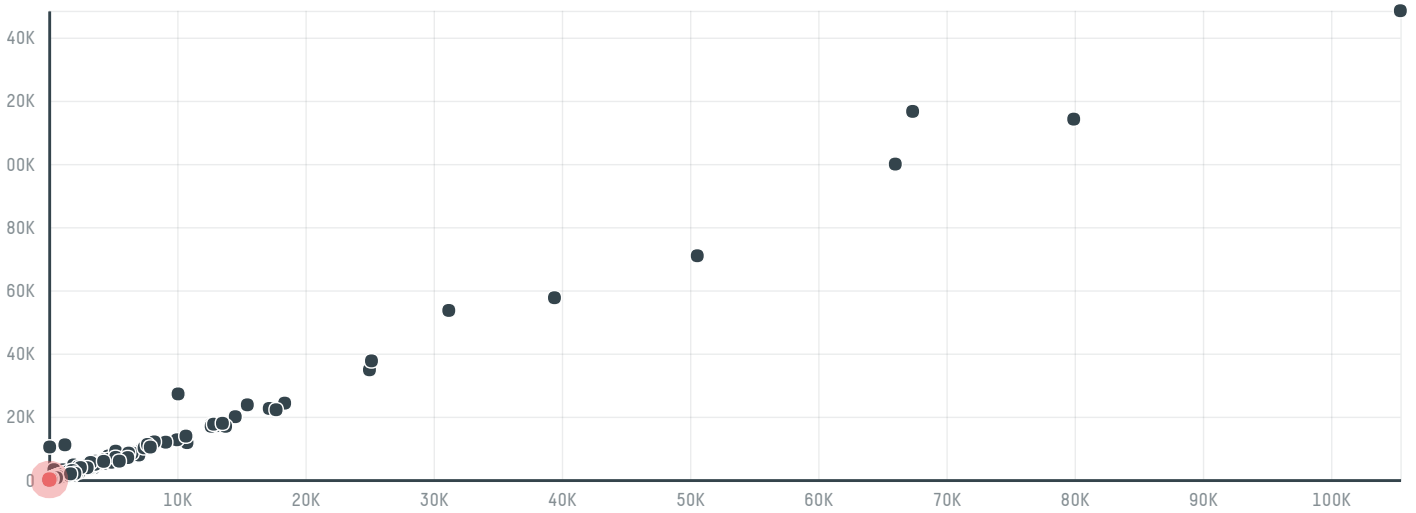

trase

Marubeni corporation coffee section s- 28301-a 1.760 sac

ACTIVITY	COMMODITY	COUNTRY	YEAR
Importer	Coffee	Brazil	2015

Marubeni corporation coffee section s-28301-a 1.760 sac was the 790th largest importer of coffee from BRAZIL in 2015, accounting for 106 tons. As an importer, Marubeni corporation coffee section s-28301-a 1.760 sac sources from 13 municipalities, or 2% of the coffee production municipalities. The main destination of the coffee imported by Marubeni corporation coffee section s-28301-a 1.760 sac is Japan, accounting for 100% of the total.

TOP DESTINATION COUNTRIES OF COFFEE IMPORTED BY MARUBENI CORPORATION COFFEE SECTION S-28301-A 1.760 SAC:

COMPARING COMPANIES IMPORTING COFFEE FROM BRAZIL IN 2015

Trase is a partnership between

In collaboration with