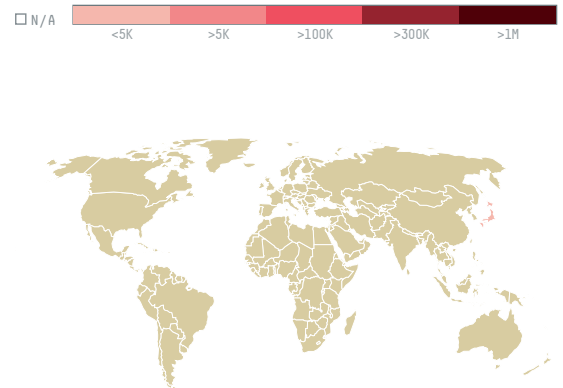

trase

Marubeni corporation coffee section (s-28651-a - 1.320

ACTIVITY	COMMODITY	COUNTRY	YEAR
Importer	Coffee	Brazil	2015

Marubeni corporation coffee section (s-28651-a - 1.320 was the 914th largest importer of coffee from BRAZIL in 2015, accounting for 79 tons. As an importer, Marubeni corporation coffee section (s-28651-a - 1.320 sources from 13 municipalities, or 2% of the coffee production municipalities. The main destination of the coffee imported by Marubeni corporation coffee section (s-28651-a - 1.320 is Japan, accounting for 100% of the total.

TOP DESTINATION COUNTRIES OF COFFEE IMPORTED BY MARUBENI CORPORATION COFFEE SECTION (S-28651-A - 1.320:

COMPARING COMPANIES IMPORTING COFFEE FROM BRAZIL IN 2015

Trase is a partnership between

In collaboration with