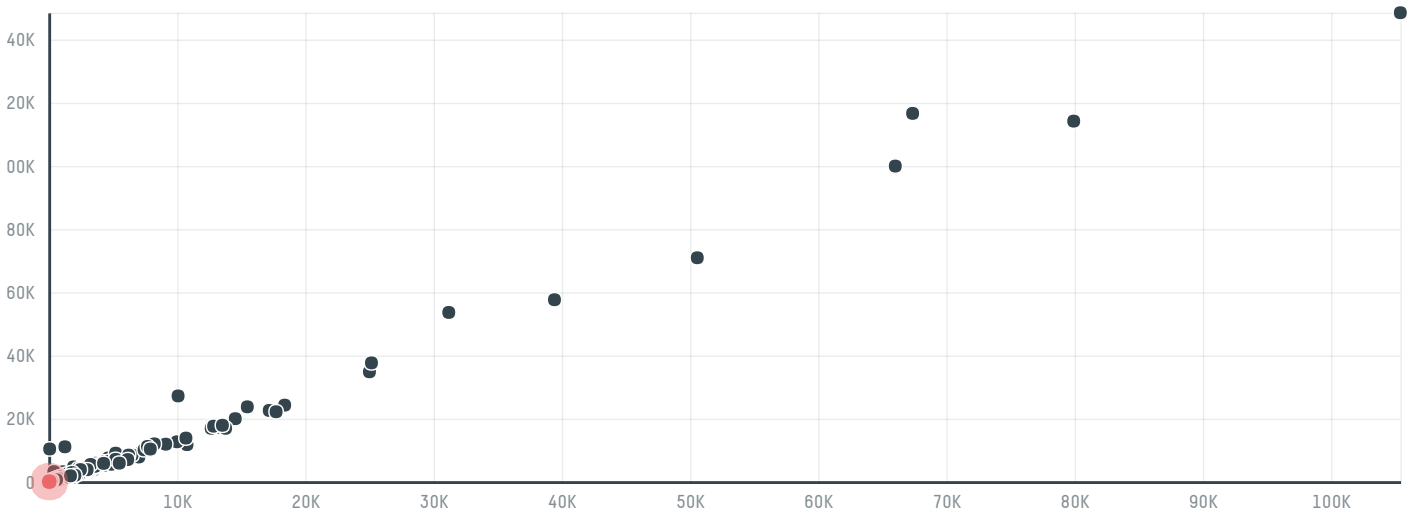

COMPARING COMPANIES IMPORTING COFFEE FROM BRAZIL IN 2015

Trase is a partnership between

In collaboration with

and many other organizations and individuals.

Donors

[Terms of Use](#) · [Privacy policy](#) · [Cookie policy](#) · [Contact us](#)

This website uses cookies to provide you with an improved user experience. By continuing to browse this site, you consent to the use of cookies and similar technologies. Please visit our [privacy policy](#) for further details.

I AGREE