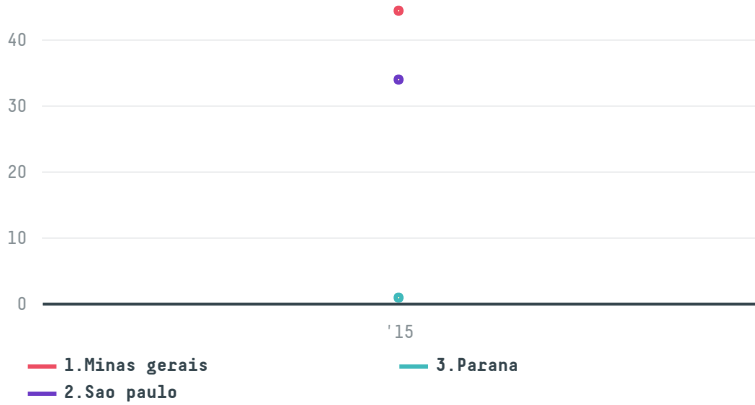

COMPARING COMPANIES IMPORTING COFFEE FROM BRAZIL IN 2015

Trase is a partnership between

In collaboration with

and many other organizations and individuals.

Donors

[Terms of Use](#) · [Privacy policy](#) · [Cookie policy](#) · [Contact us](#)

This website uses cookies to provide you with an improved user experience. By continuing to browse this site, you consent to the use of cookies and similar technologies. Please visit our [privacy policy](#) for further details.

I AGREE