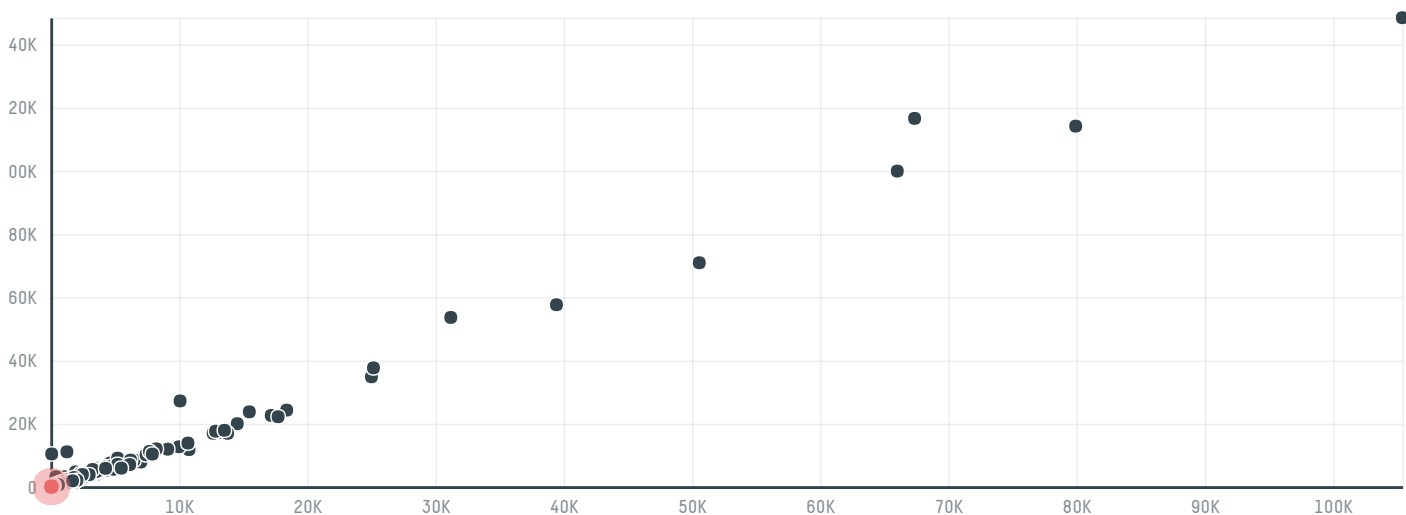

COMPARING COMPANIES IMPORTING COFFEE FROM BRAZIL IN 2015

Trase is a partnership between

In collaboration with

and many other organizations and individuals.

Donors

[Terms of Use](#) · [Privacy policy](#) · [Cookie policy](#) · [Contact us](#)

This website uses cookies to provide you with an improved user experience. By continuing to browse this site, you consent to the use of cookies and similar technologies. Please visit our [privacy policy](#) for further details.

I AGREE