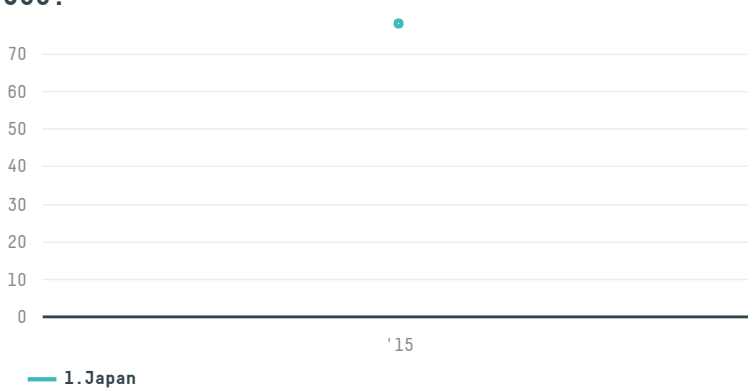

TOP DESTINATION COUNTRIES OF COFFEE IMPORTED BY MARUBENI CORPORATION COFFEE SECTION (S-28087-A - 1.300: