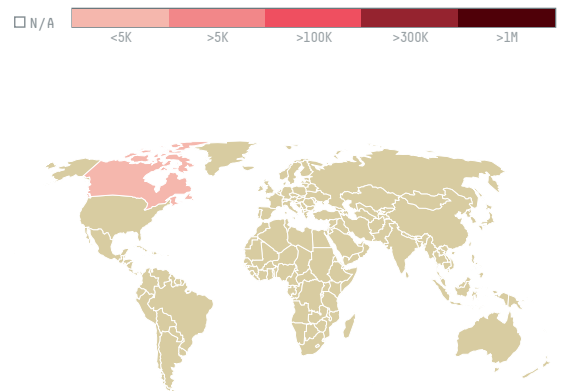

trase

Mercon coffee corporation (s-27789-a - 640 sacas

ACTIVITY	COMMODITY	COUNTRY	YEAR
Importer	Coffee	Brazil	2015

Mercon coffee corporation (s-27789-a - 640 sacas was the 1227th largest importer of coffee from BRAZIL in 2015, accounting for 38 tons. As an importer, Mercon coffee corporation (s-27789-a - 640 sacas sources from 1 municipalities, or 0% of the coffee production municipalities. The main destination of the coffee imported by Mercon coffee corporation (s-27789-a - 640 sacas is Canada, accounting for 100% of the total.

TOP DESTINATION COUNTRIES OF COFFEE IMPORTED BY MERCON COFFEE CORPORATION (S-27789-A - 640 SACAS:

COMPARING COMPANIES IMPORTING COFFEE FROM BRAZIL IN 2015

Trase is a partnership between

In collaboration with