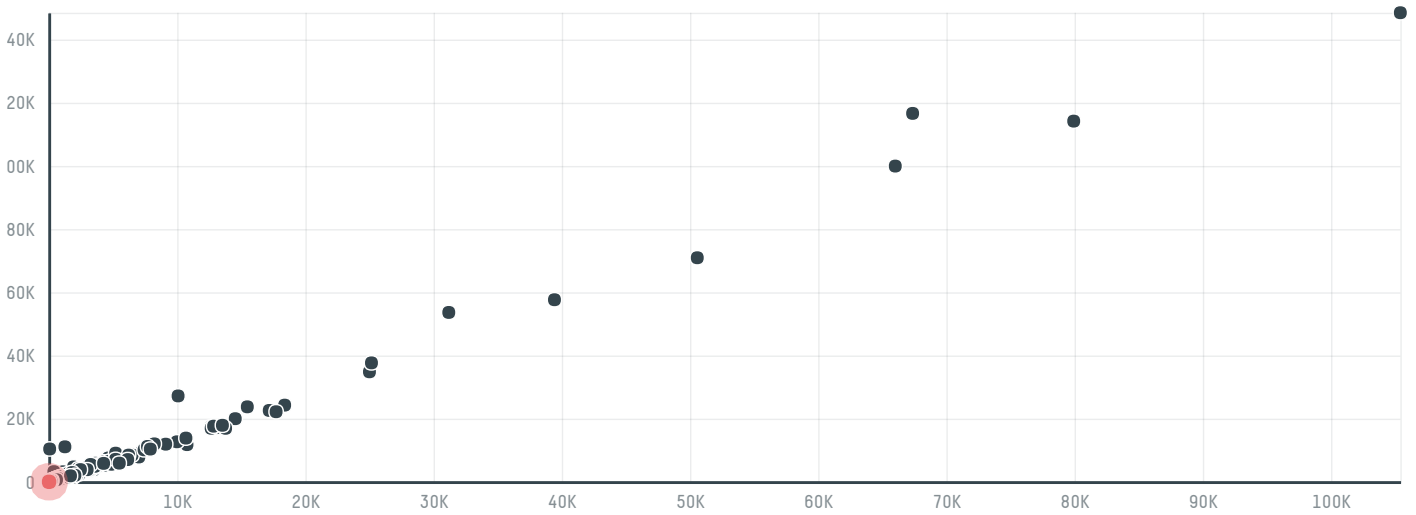

trase

Marubeni corporation coffee section s- 28381-a 350 sacas

ACTIVITY	COMMODITY	COUNTRY	YEAR
Importer	Coffee	Brazil	2015

Marubeni corporation coffee section s-28381-a 350 sacas was the 1403rd largest importer of coffee from BRAZIL in 2015, accounting for 21 tons. As an importer, Marubeni corporation coffee section s-28381-a 350 sacas sources from 3 municipalities, or 0% of the coffee production municipalities. The main destination of the coffee imported by Marubeni corporation coffee section s-28381-a 350 sacas is Japan, accounting for 100% of the total.

TOP DESTINATION COUNTRIES OF COFFEE IMPORTED BY MARUBENI CORPORATION COFFEE SECTION S-28381-A 350 SACAS:

□ N/A <5K >5K >100K >300K >1M

COMPARING COMPANIES IMPORTING COFFEE FROM BRAZIL IN 2015

Trase is a partnership between