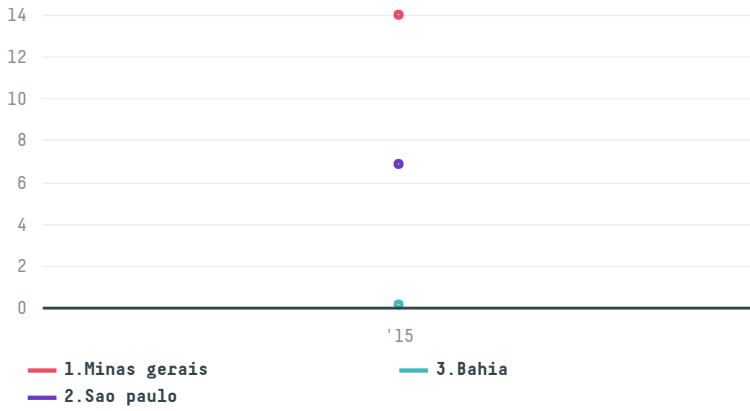

trase

Marubeni corporation coffee section s- 28381-a 350 sacas

ACTIVITY	COMMODITY	COUNTRY	YEAR
Importer	Coffee	Brazil	2015

Marubeni corporation coffee section s-28381-a 350 sacas was the 1403rd largest importer of coffee from BRAZIL in 2015, accounting for 21 tons. As an importer, Marubeni corporation coffee section s-28381-a 350 sacas sources from 3 municipalities, or 0% of the coffee production municipalities. The main destination of the coffee imported by Marubeni corporation coffee section s-28381-a 350 sacas is Japan, accounting for 100% of the total.

TOP DESTINATION COUNTRIES OF COFFEE IMPORTED BY MARUBENI CORPORATION COFFEE SECTION S-28381-A 350 SACAS:

□ N/A <5K >5K >100K >300K >1M

COMPARING COMPANIES IMPORTING COFFEE FROM BRAZIL IN 2015

Trase is a partnership between