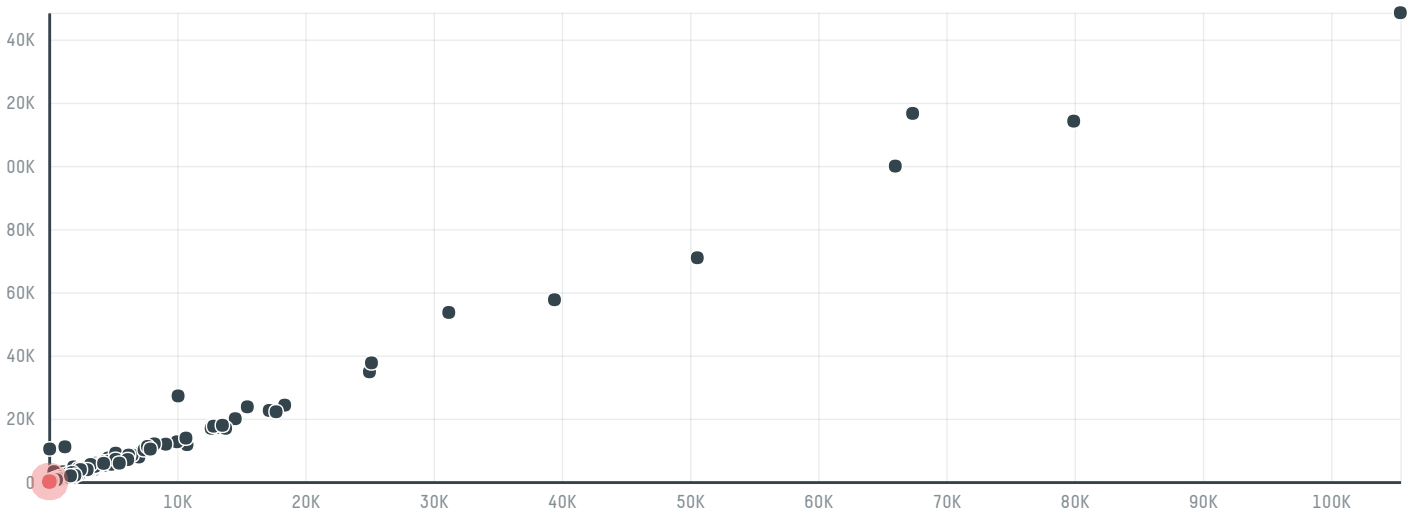

### TOP DESTINATION COUNTRIES OF COFFEE IMPORTED BY MARUBENI CORPORATION COFFEE SECTION S-28087-B 1.667 SAC:

□ N/A  <5K  >5K  >100K  >300K  >1M

COMPARING COMPANIES IMPORTING COFFEE FROM BRAZIL IN 2015

Trase is a partnership between