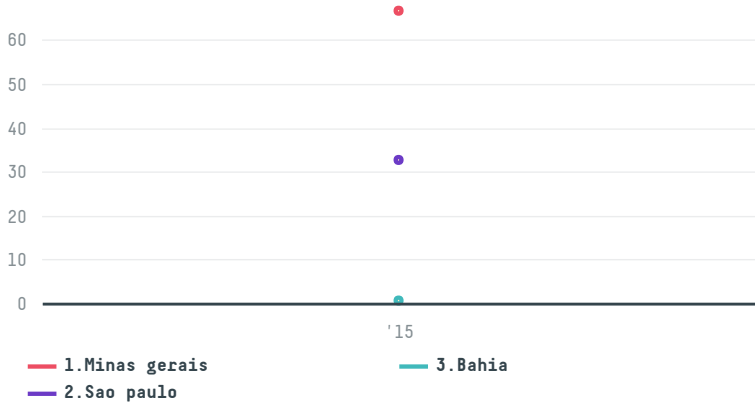

COMPARING COMPANIES IMPORTING COFFEE FROM BRAZIL IN 2015

Trase is a partnership between

In collaboration with

and many other organizations and individuals.

Donors

[Terms of Use](#) · [Privacy policy](#) · [Cookie policy](#) · [Contact us](#)

This website uses cookies to provide you with an improved user experience. By continuing to browse this site, you consent to the use of cookies and similar technologies. Please visit our [privacy policy](#) for further details.

I AGREE