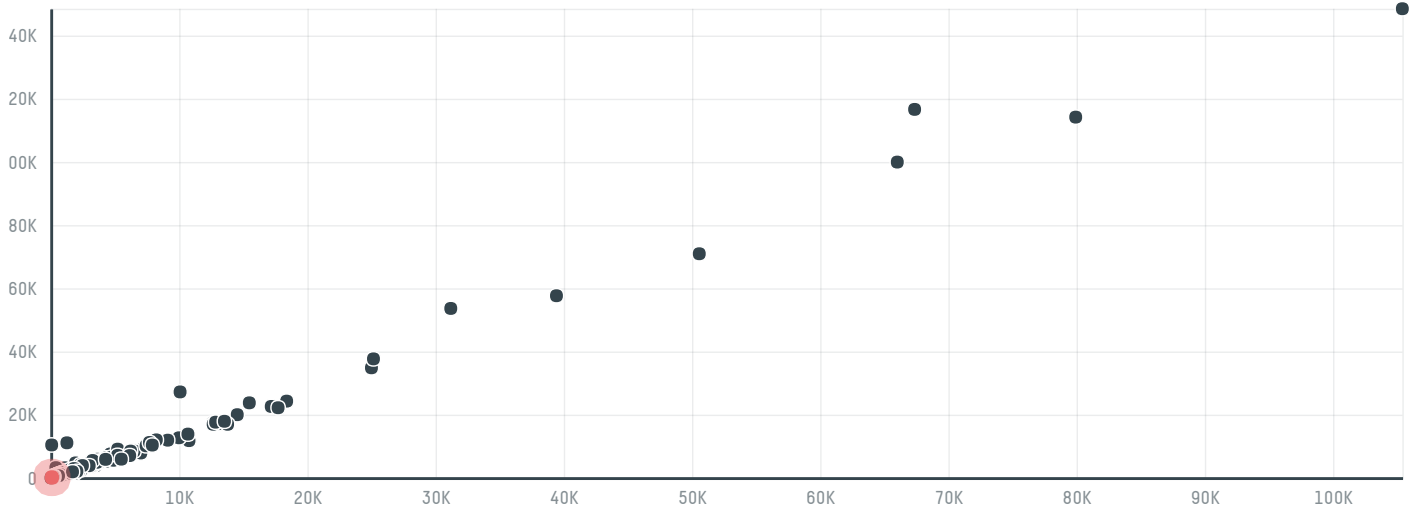

trase

Marubeni corporation coffee section (s-28527-a - 2.200

ACTIVITY	COMMODITY	COUNTRY	YEAR
Importer	Coffee	Brazil	2015

Marubeni corporation coffee section (s-28527-a - 2.200 was the 700th largest importer of coffee from BRAZIL in 2015, accounting for 132 tons. As an importer, Marubeni corporation coffee section (s-28527-a - 2.200 sources from 14 municipalities, or 2% of the coffee production municipalities. The main destination of the coffee imported by Marubeni corporation coffee section (s-28527-a - 2.200 is Japan, accounting for 100% of the total.

TOP DESTINATION COUNTRIES OF COFFEE IMPORTED BY MARUBENI CORPORATION COFFEE SECTION (S-28527-A - 2.200:

Legend for the world map: N/A, <5K, >5K, >100K, >300K, >1M

COMPARING COMPANIES IMPORTING COFFEE FROM BRAZIL IN 2015