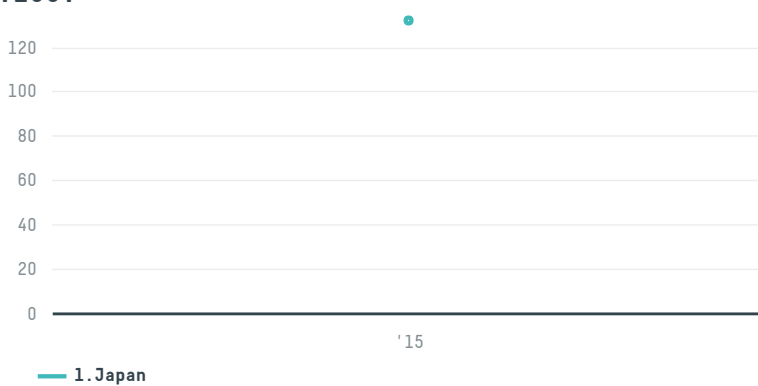

TOP DESTINATION COUNTRIES OF COFFEE IMPORTED BY MARUBENI CORPORATION COFFEE SECTION (S-28527-A - 2.200: