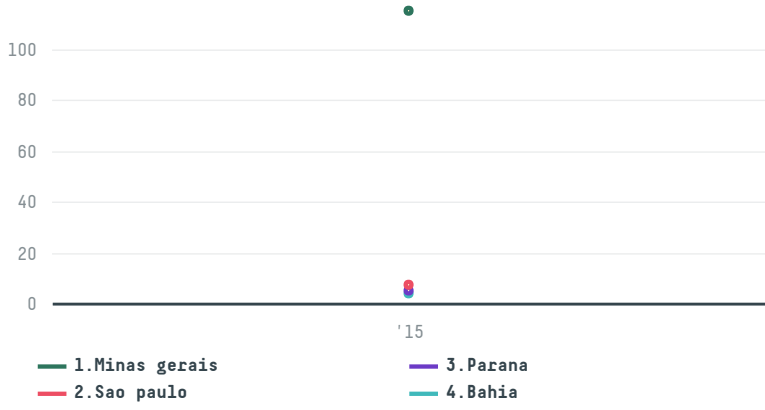

trase

Marubeni corporation coffee section (s-28527-a - 2.200

ACTIVITY	COMMODITY	COUNTRY	YEAR
Importer	Coffee	Brazil	2015

Marubeni corporation coffee section (s-28527-a - 2.200 was the 700th largest importer of coffee from BRAZIL in 2015, accounting for 132 tons. As an importer, Marubeni corporation coffee section (s-28527-a - 2.200 sources from 14 municipalities, or 2% of the coffee production municipalities. The main destination of the coffee imported by Marubeni corporation coffee section (s-28527-a - 2.200 is Japan, accounting for 100% of the total.

TOP DESTINATION COUNTRIES OF COFFEE IMPORTED BY MARUBENI CORPORATION COFFEE SECTION (S-28527-A - 2.200:

Legend for the world map: N/A, <5K, >5K, >100K, >300K, >1M

COMPARING COMPANIES IMPORTING COFFEE FROM BRAZIL IN 2015