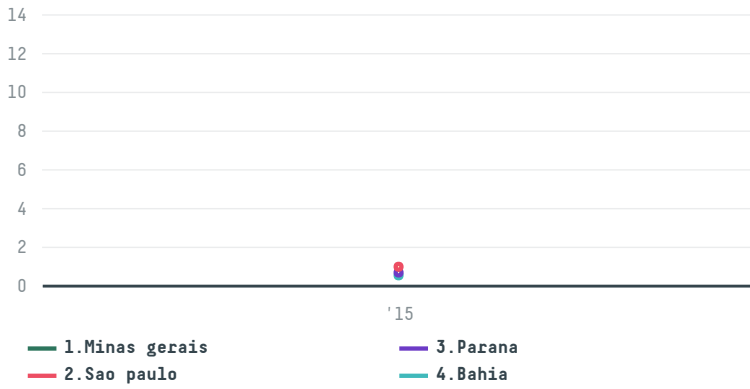

trase

Marubeni corporation coffee section (s-27572-ba - 289 s

ACTIVITY COMMODITY COUNTRY YEAR
Importer **Coffee** **Brazil** **2015**

Marubeni corporation coffee section (s-27572-ba - 289 s was the 1506th largest importer of coffee from BRAZIL in 2015, accounting for 17 tons. As an importer, Marubeni corporation coffee section (s-27572-ba - 289 s sources from 14 municipalities, or 2% of the coffee production municipalities. The main destination of the coffee imported by Marubeni corporation coffee section (s-27572-ba - 289 s is Japan, accounting for 100% of the total.

TOP DESTINATION COUNTRIES OF COFFEE IMPORTED BY MARUBENI CORPORATION COFFEE SECTION (S-27572-BA - 289 S:

□ N/A <5K >5K >100K >300K >1M

COMPARING COMPANIES IMPORTING COFFEE FROM BRAZIL IN 2015

Trase is a partnership between