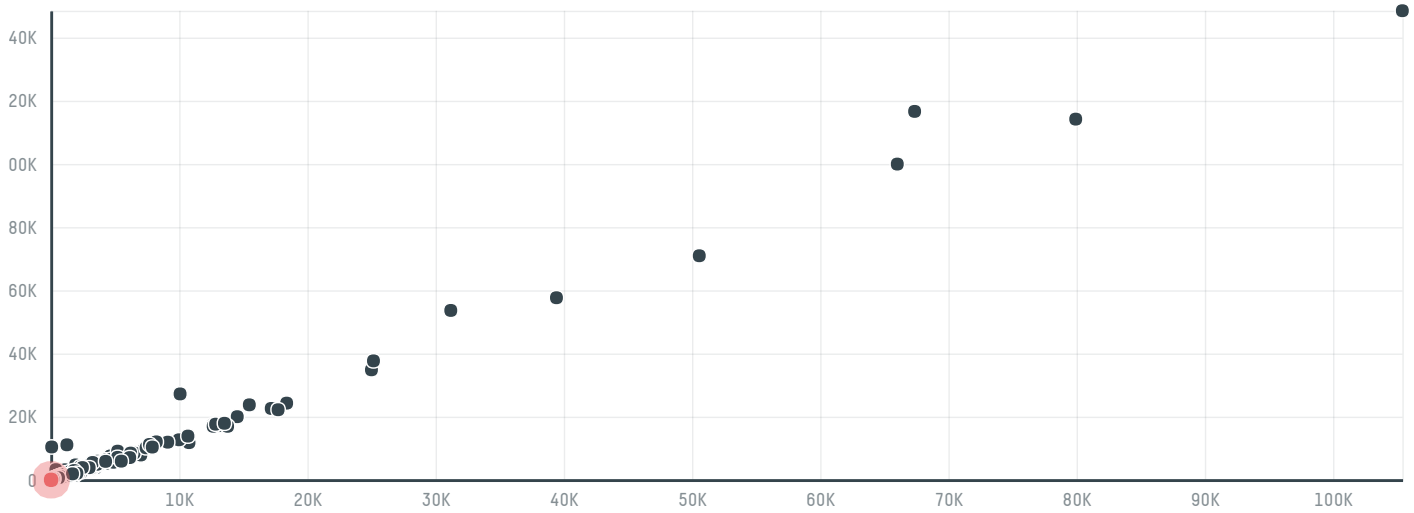

trase

Marubeni corporation coffee section (s-27572-ba - 289 s

ACTIVITY COMMODITY COUNTRY YEAR
Importer **Coffee** **Brazil** **2015**

Marubeni corporation coffee section (s-27572-ba - 289 s was the 1506th largest importer of coffee from BRAZIL in 2015, accounting for 17 tons. As an importer, Marubeni corporation coffee section (s-27572-ba - 289 s sources from 14 municipalities, or 2% of the coffee production municipalities. The main destination of the coffee imported by Marubeni corporation coffee section (s-27572-ba - 289 s is Japan, accounting for 100% of the total.

TOP DESTINATION COUNTRIES OF COFFEE IMPORTED BY MARUBENI CORPORATION COFFEE SECTION (S-27572-BA - 289 S:

□ N/A <5K >5K >100K >300K >1M

COMPARING COMPANIES IMPORTING COFFEE FROM BRAZIL IN 2015

Trase is a partnership between