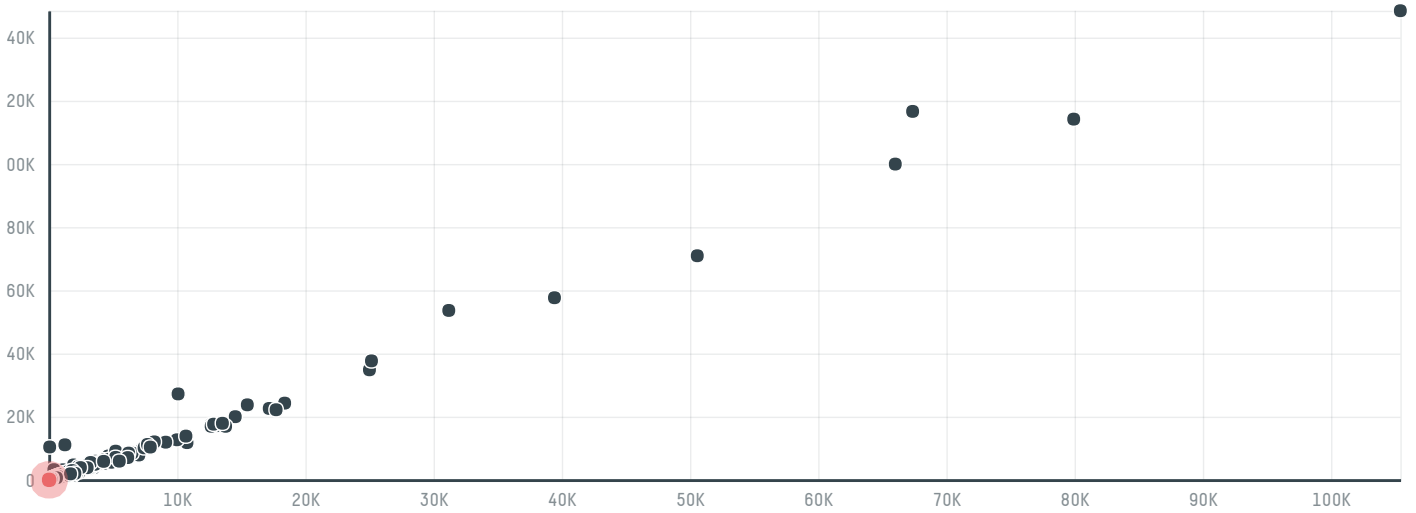

COMPARING COMPANIES IMPORTING COFFEE FROM BRAZIL IN 2015

Trase is a partnership between

In collaboration with

and many other organizations and individuals.

Donors

[Terms of Use](#) · [Privacy policy](#) · [Cookie policy](#) · [Contact us](#)

This website uses cookies to provide you with an improved user experience. By continuing to browse this site, you consent to the use of cookies and similar technologies. Please visit our [privacy policy](#) for further details.

I AGREE