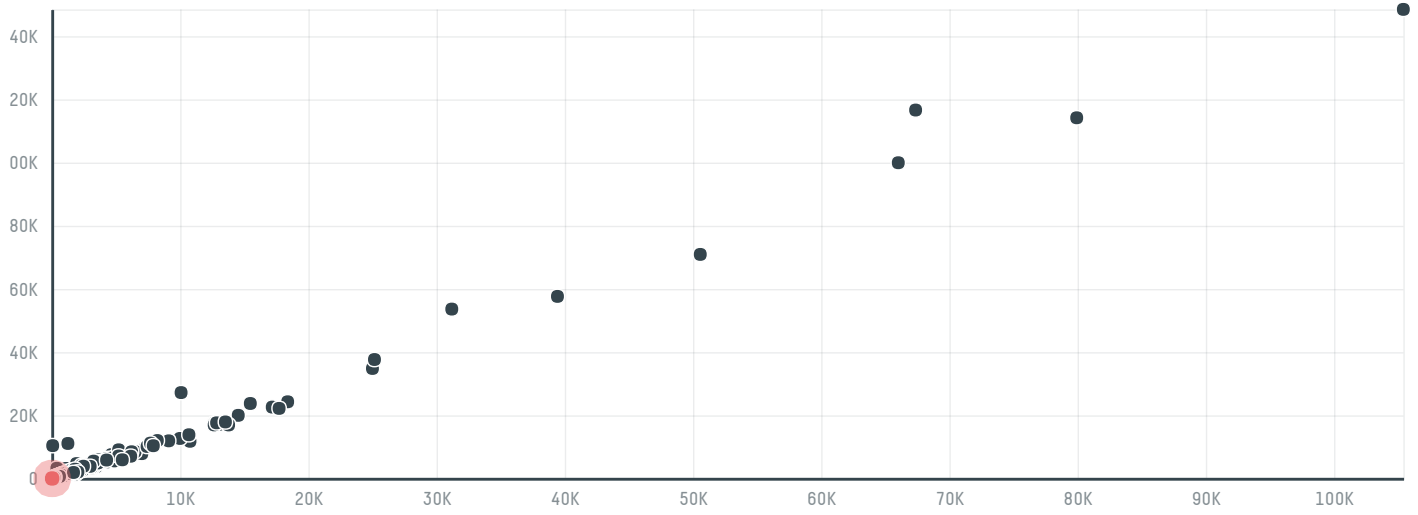

Trase is a partnership between

In collaboration with

and many other organizations and individuals.

Donors

[Terms of Use](#) · [Privacy policy](#) · [Cookie policy](#) · [Contact us](#)