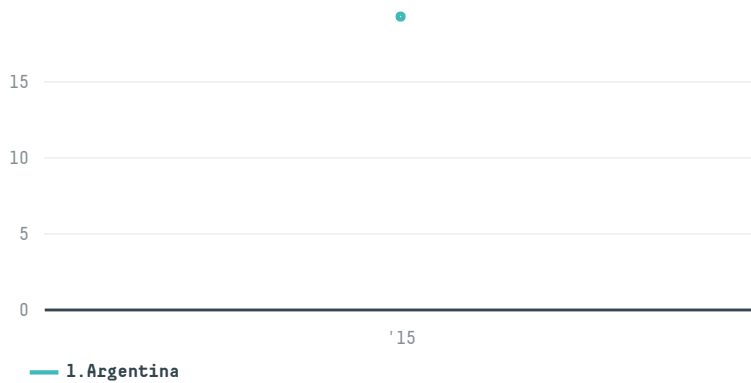

TOP DESTINATION COUNTRIES OF COFFEE IMPORTED BY CAFES MUINO S.R.L.: