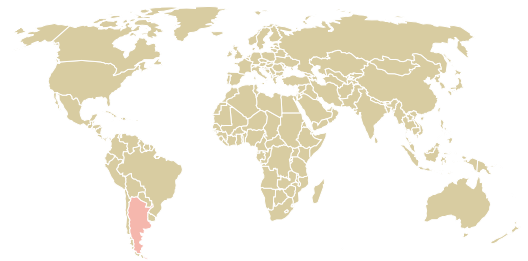

# trase

## Cafes muino s.r.l.

ACTIVITY: **Importer**  
COMMODITY: **Coffee**  
COUNTRY: **Brazil**  
YEAR: **2015**

Cafes muino s.r.l. was the 1443rd largest importer of coffee from BRAZIL in 2015, accounting for 19 tons. As an importer, Cafes muino s.r.l. sources from 2 municipalities, or 0% of the coffee production municipalities. The main destination of the coffee imported by Cafes muino s.r.l. is Argentina, accounting for 100% of the total.

### TOP DESTINATION COUNTRIES OF COFFEE IMPORTED BY CAFES MUINO S.R.L.:

Trase is a partnership between

In collaboration with

and many other organizations and individuals.

Donors

[Terms of Use](#) · [Privacy policy](#) · [Cookie policy](#) · [Contact us](#)