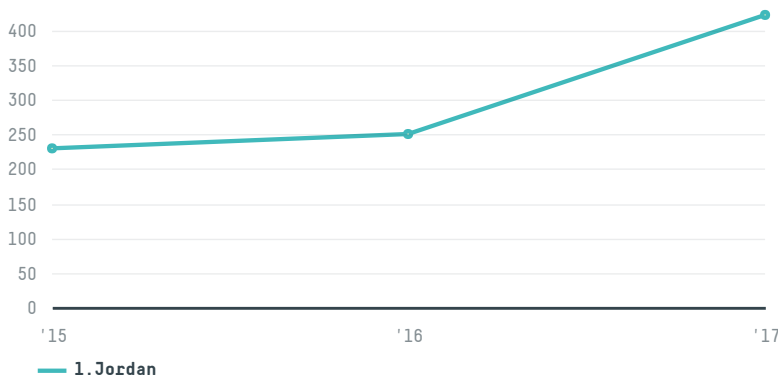

TOP DESTINATION COUNTRIES OF COFFEE IMPORTED BY BRAZILIAN COFFEE HOUSE: