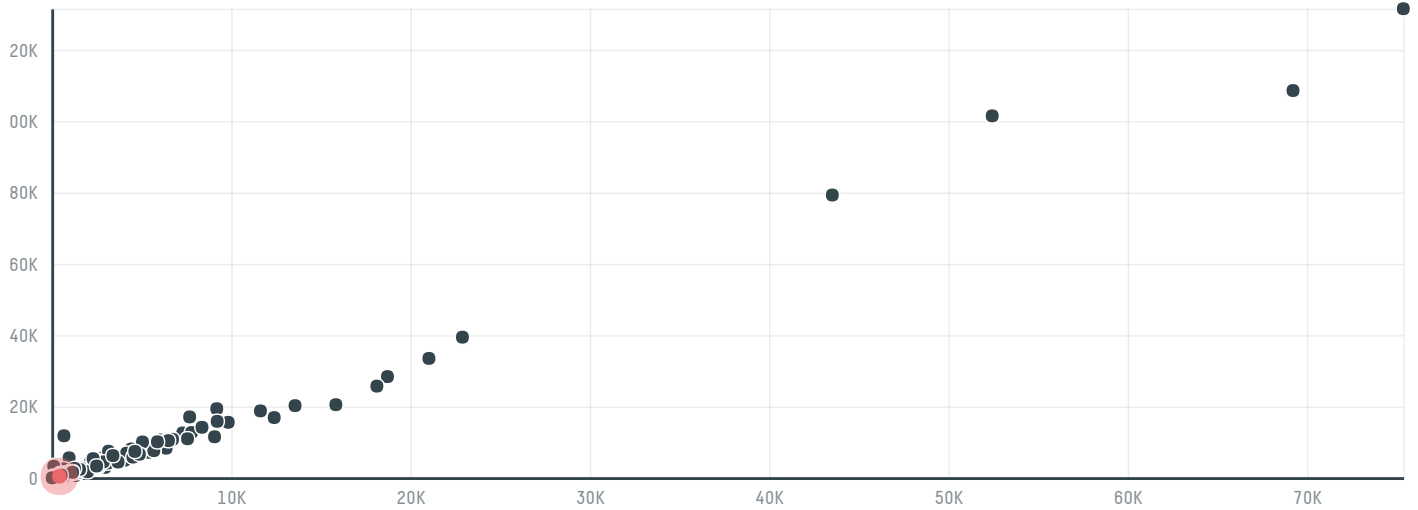

trase

Brazilian coffee house

ACTIVITY: **Importer**
COMMODITY: **Coffee**
COUNTRY: **Brazil**
YEAR: **2017**

Brazilian coffee house was the 289th largest importer of coffee from BRAZIL in 2017, accounting for 422 tons. This is a 69% increase vs the previous year. As an importer, Brazilian coffee house sources from 3 municipalities, or 0% of the coffee production municipalities. The main destination of the coffee imported by Brazilian coffee house is Jordan, accounting for 100% of the total.

TOP DESTINATION COUNTRIES OF COFFEE IMPORTED BY BRAZILIAN COFFEE HOUSE:

COMPARING COMPANIES IMPORTING COFFEE FROM BRAZIL IN 2017

Trase is a partnership between

In collaboration with

and many other organizations and individuals.