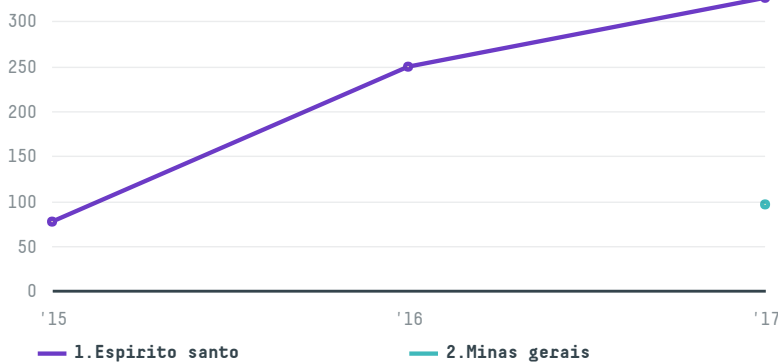

TOP DESTINATION COUNTRIES OF COFFEE IMPORTED BY BRAZILIAN COFFEE HOUSE: