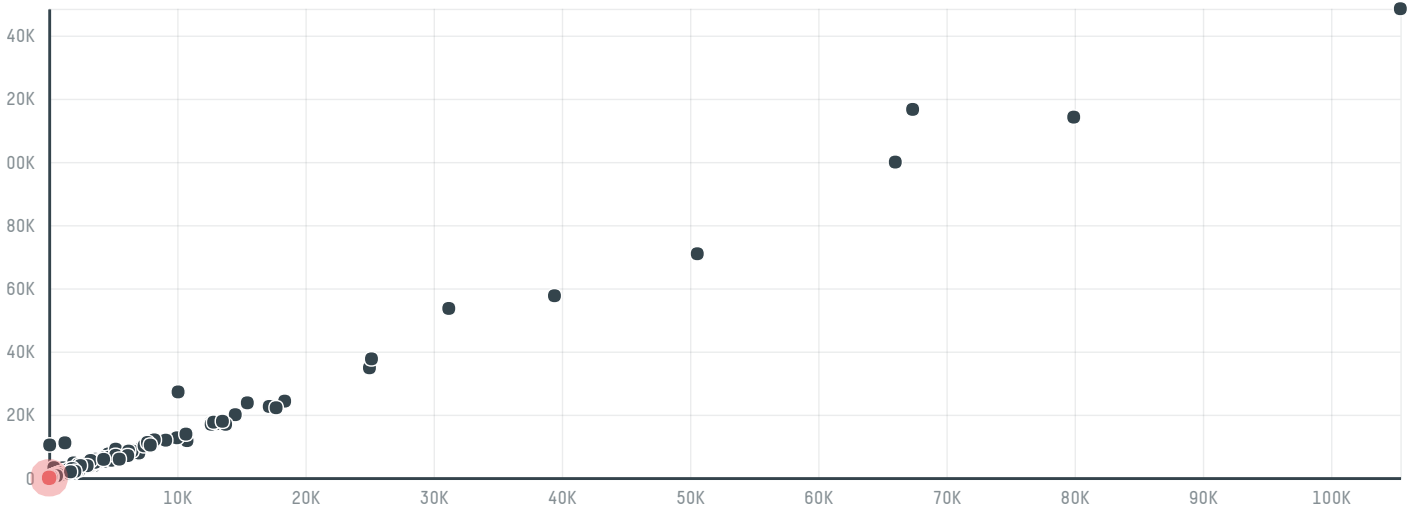

COMPARING COMPANIES IMPORTING COFFEE FROM BRAZIL IN 2015

Trase is a partnership between

In collaboration with

and many other organizations and individuals.

Donors

[Terms of Use](#) · [Privacy policy](#) · [Cookie policy](#) · [Contact us](#)