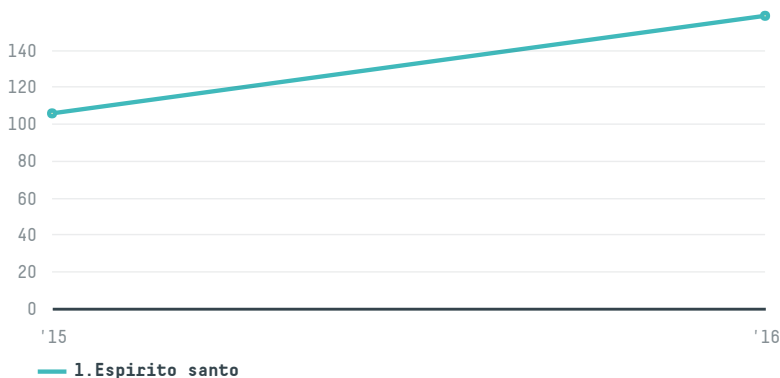

TOP DESTINATION COUNTRIES OF COFFEE IMPORTED BY MOHAMMAD YASSER ABU SAMRA: