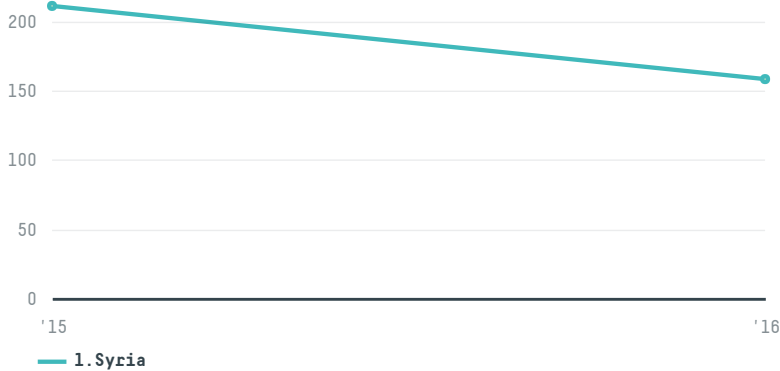

TOP DESTINATION COUNTRIES OF COFFEE IMPORTED BY MOHAMMAD YASSER ABU SAMRA: