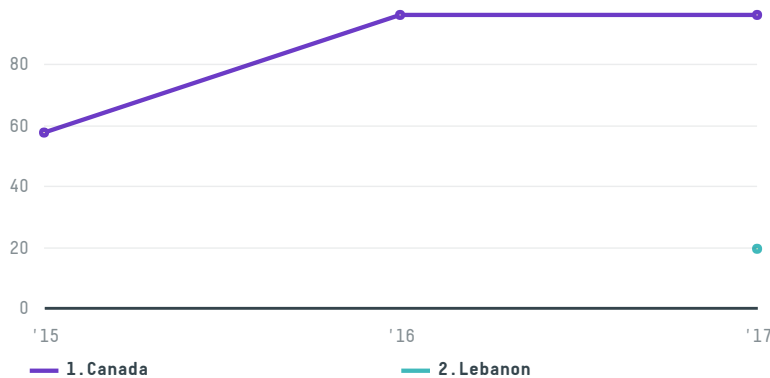

TOP DESTINATION COUNTRIES OF COFFEE IMPORTED BY KENCAF IMPORTING & DISTRIBUTING INC., :