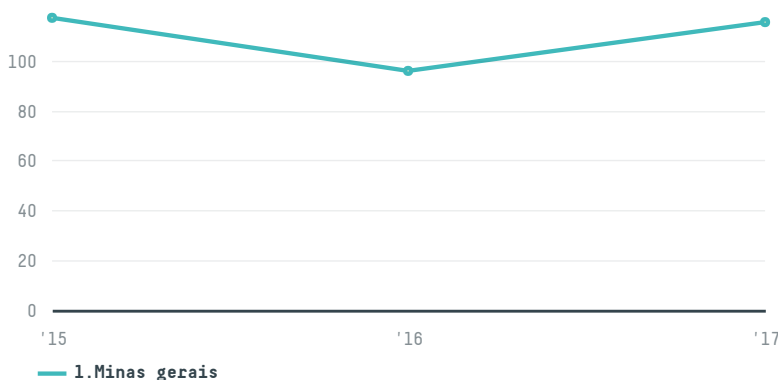

TOP DESTINATION COUNTRIES OF COFFEE IMPORTED BY KENCAF IMPORTING & DISTRIBUTING INC., :