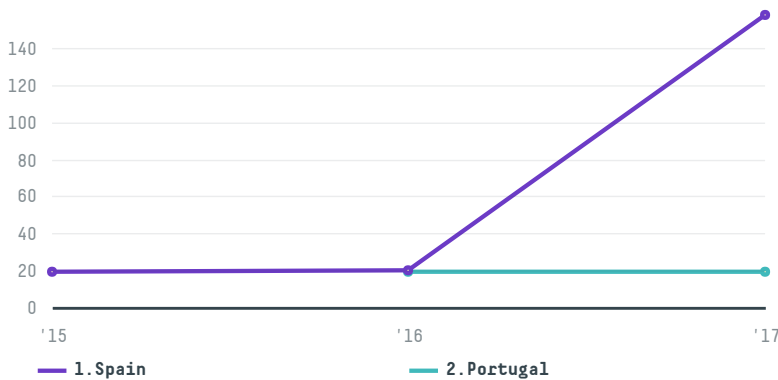

TOP DESTINATION COUNTRIES OF COFFEE IMPORTED BY COPROCAFE IBERICA, S.A.: