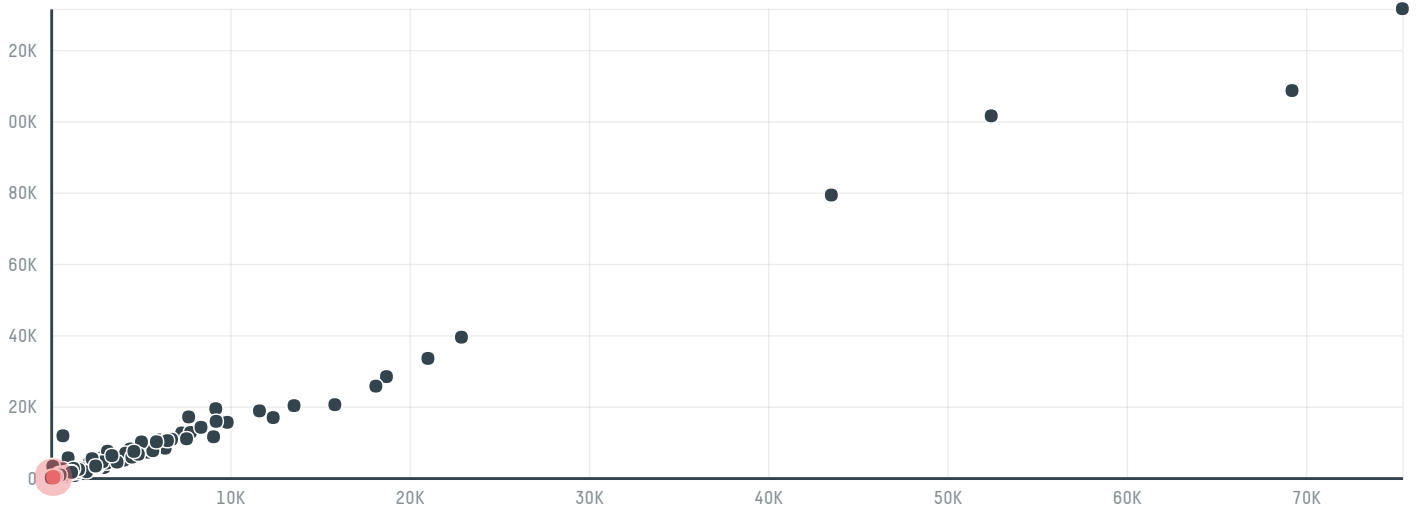

trase

Coprocafe iberica, S.a.

ACTIVITY: **Importer**
COMMODITY: **Coffee**
COUNTRY: **Brazil**
YEAR: **2017**

Coprocafe iberica, s.a. was the 537th largest importer of coffee from BRAZIL in 2017, accounting for 177 tons. This is a 292% increase vs the previous year. As an importer, Coprocafe iberica, s.a. sources from 2 municipalities, or 0% of the coffee production municipalities. The main destination of the coffee imported by Coprocafe iberica, s.a. is Spain, accounting for 89% of the total.

TOP DESTINATION COUNTRIES OF COFFEE IMPORTED BY COPROCAFE IBERICA, S.A.:

COMPARING COMPANIES IMPORTING COFFEE FROM BRAZIL IN 2017

Trase is a partnership between

In collaboration with

and many other organizations and individuals.