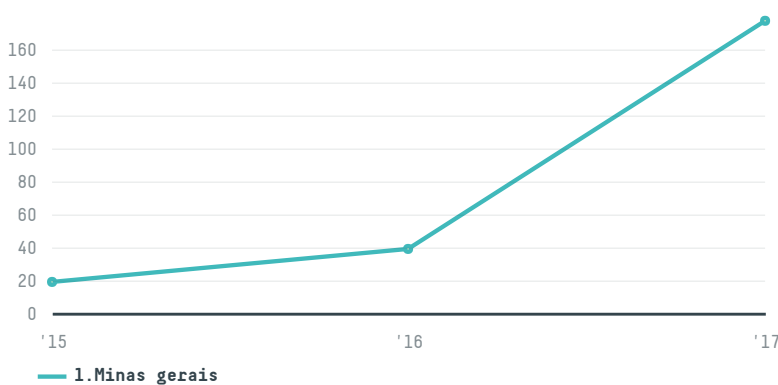

TOP DESTINATION COUNTRIES OF COFFEE IMPORTED BY COPROCAFE IBERICA, S.A.: