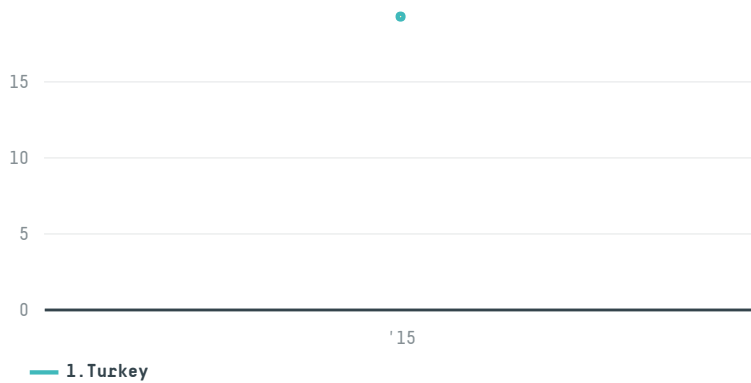

TOP DESTINATION COUNTRIES OF COFFEE IMPORTED BY EKREM NARIN LTD. STI.: