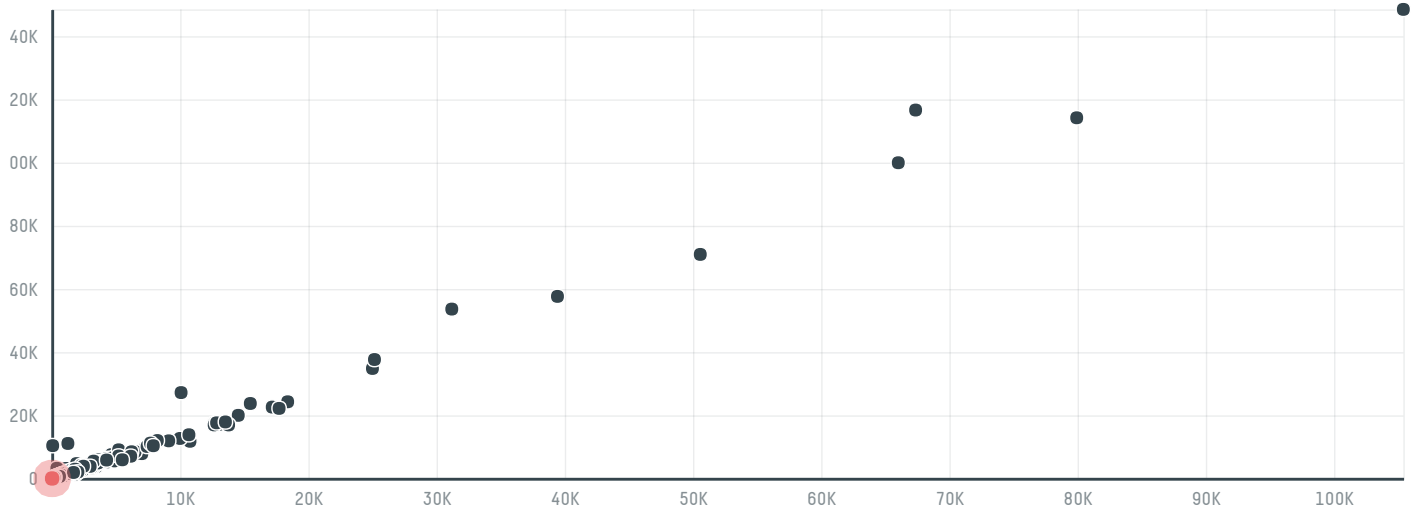

Trase is a partnership between

In collaboration with

and many other organizations and individuals.

Donors

[Terms of Use](#) · [Privacy policy](#) · [Cookie policy](#) · [Contact us](#)