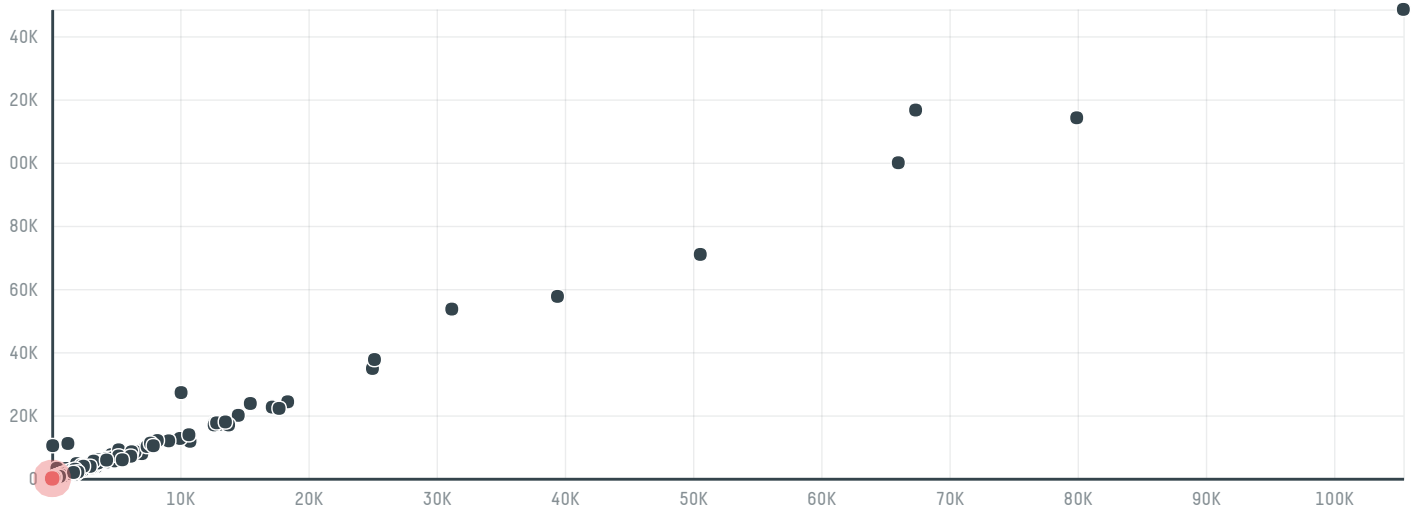

trase

Itochu corpotation

ACTIVITY COMMODITY COUNTRY YEAR
Importer **Coffee** **Brazil** **2015**

Itochu corpotation was the 1334th largest importer of coffee from BRAZIL in 2015, accounting for 26 tons. As an importer, Itochu corpotation sources from 1 municipalities, or 0% of the coffee production municipalities. The main destination of the coffee imported by Itochu corpotation is Japan, accounting for 100% of the total.

TOP DESTINATION COUNTRIES OF COFFEE IMPORTED BY ITOCHU CORPORTATION:

Trase is a partnership between

In collaboration with

and many other organizations and individuals.

Donors

[Terms of Use](#) · [Privacy policy](#) · [Cookie policy](#) · [Contact us](#)