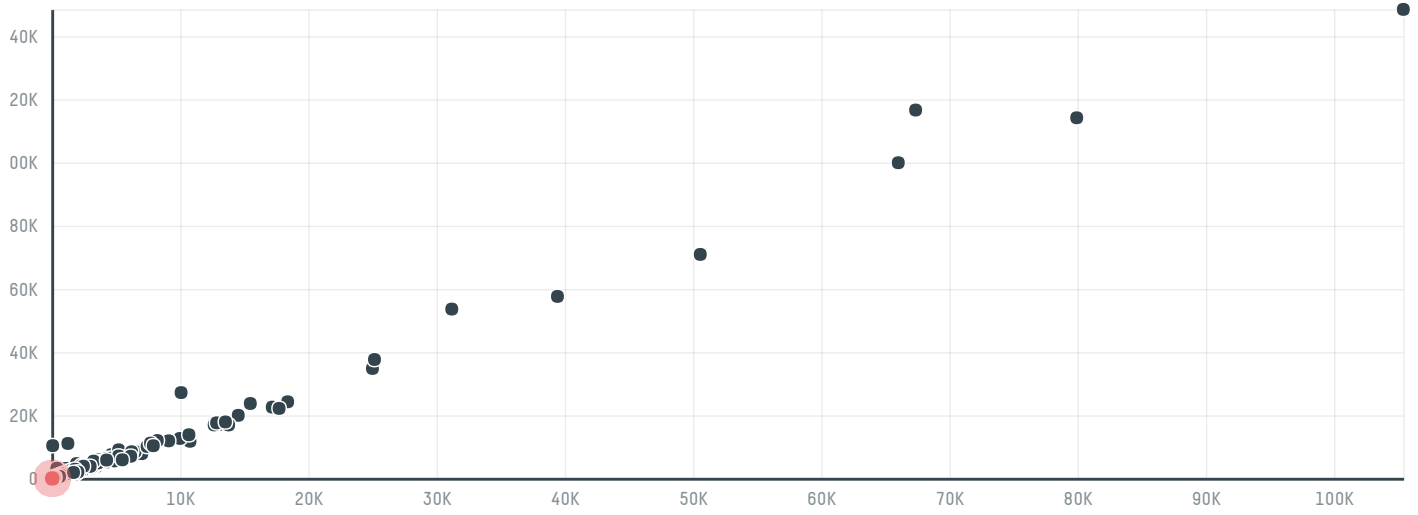

Trase is a partnership between

In collaboration with

and many other organizations and individuals.

Donors

[Terms of Use](#) · [Privacy policy](#) · [Cookie policy](#) · [Contact us](#)