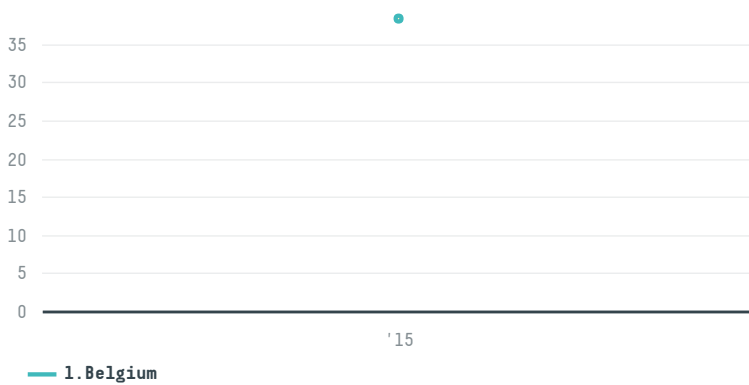

TOP DESTINATION COUNTRIES OF COFFEE IMPORTED BY 32CUP N.V.: