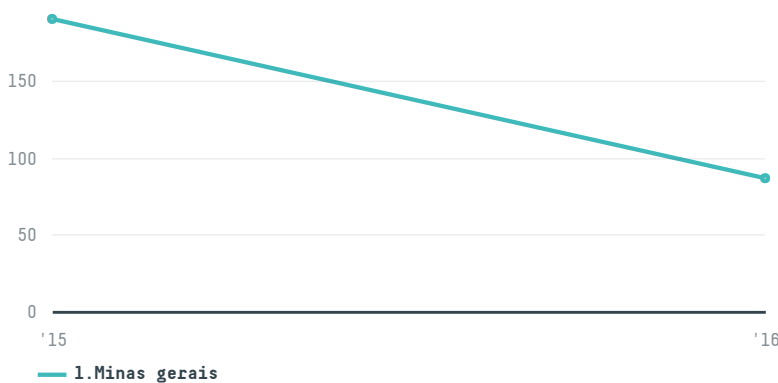

Caffe cagliari spa

ACTIVITY: **Importer**
COMMODITY: **Coffee**
COUNTRY: **Brazil**
YEAR: **2016**

Caffe cagliari spa was the 868th largest importer of coffee from BRAZIL in 2016, accounting for 86 tons. This is a 60% decrease vs the previous year. As an importer, Caffe cagliari spa sources from 1 municipalities, or 0% of the coffee production municipalities. The main destination of the coffee imported by Caffe cagliari spa is Italy, accounting for 100% of the total.

TOP DESTINATION COUNTRIES OF COFFEE IMPORTED BY CAFFE CAGLIARI SPA:

COMPARING COMPANIES IMPORTING COFFEE FROM BRAZIL IN 2016

Trase is a partnership between

Stockholm Environment Institute

Global Canopy Programme