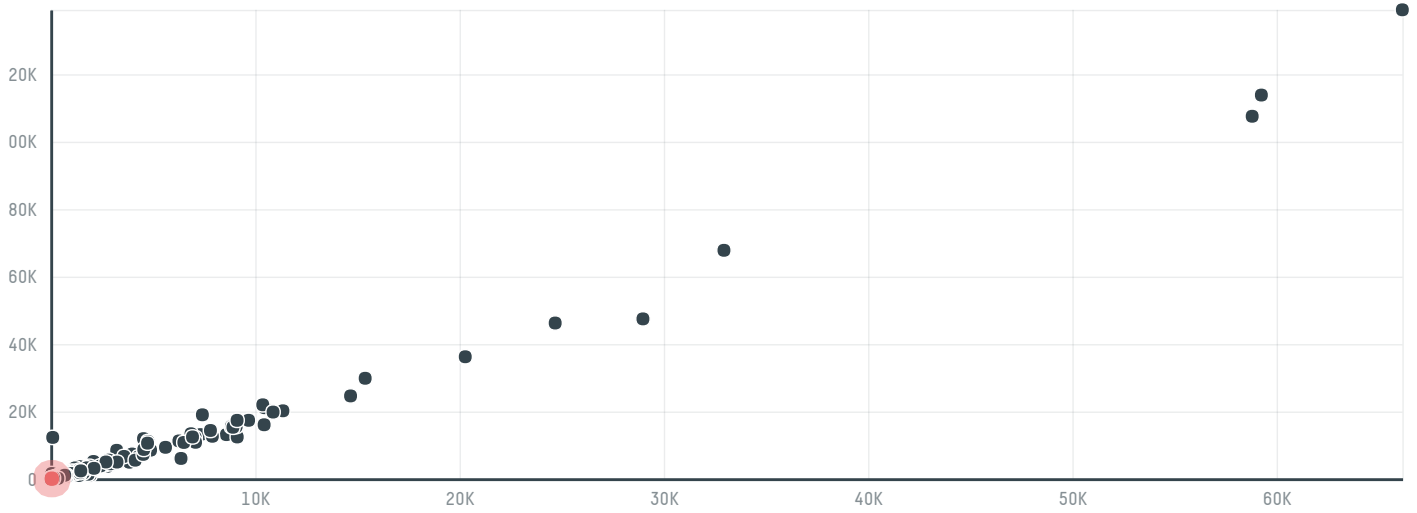

Caffe cagliari spa

ACTIVITY: **Importer**
COMMODITY: **Coffee**
COUNTRY: **Brazil**
YEAR: **2016**

Caffe cagliari spa was the 868th largest importer of coffee from BRAZIL in 2016, accounting for 86 tons. This is a 60% decrease vs the previous year. As an importer, Caffe cagliari spa sources from 1 municipalities, or 0% of the coffee production municipalities. The main destination of the coffee imported by Caffe cagliari spa is Italy, accounting for 100% of the total.

TOP DESTINATION COUNTRIES OF COFFEE IMPORTED BY CAFFE CAGLIARI SPA:

COMPARING COMPANIES IMPORTING COFFEE FROM BRAZIL IN 2016

Trase is a partnership between

Stockholm Environment Institute

Global Canopy Programme