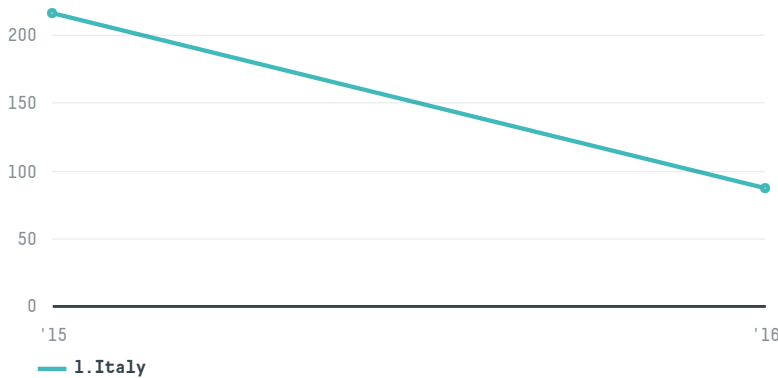

TOP DESTINATION COUNTRIES OF COFFEE IMPORTED BY CAFFE CAGLIARI SPA: