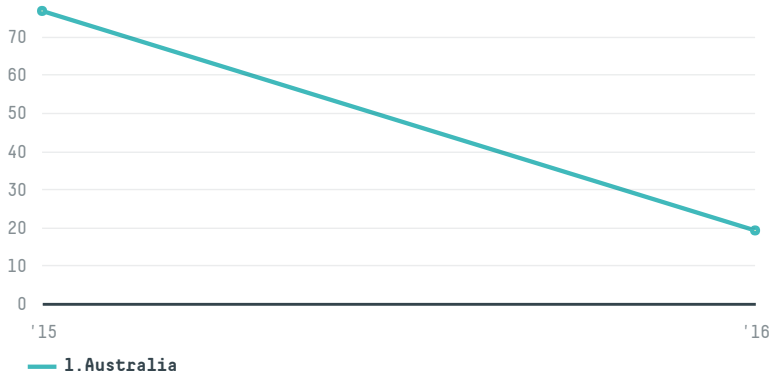

TOP DESTINATION COUNTRIES OF COFFEE IMPORTED BY COFI-COM. TRADING PTY LTD: