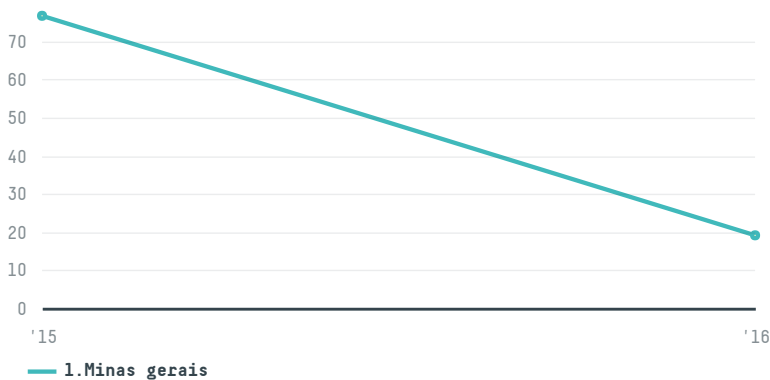

TOP DESTINATION COUNTRIES OF COFFEE IMPORTED BY COFI-COM. TRADING PTY LTD: