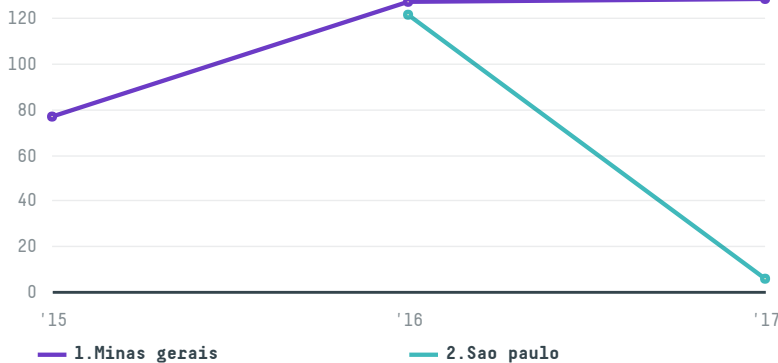

TOP DESTINATION COUNTRIES OF COFFEE IMPORTED BY VALENTINO CAFFE SPA: