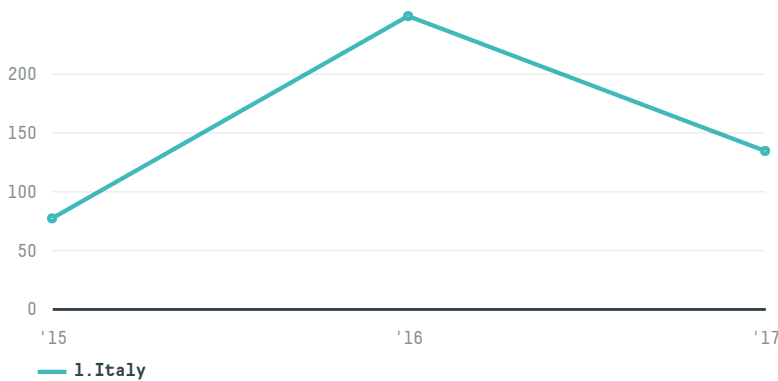

Valentino cafe spa

ACTIVITY	COMMODITY	COUNTRY	YEAR
Importer	Coffee	Brazil	2017

Valentino cafe spa was the 627th largest importer of coffee from BRAZIL in 2017, accounting for 134 tons. This is a 46% decrease vs the previous year. As an importer, Valentino cafe spa sources from 2 municipalities, or 0% of the coffee production municipalities. The main destination of the coffee imported by Valentino cafe spa is Italy, accounting for 100% of the total.

TOP DESTINATION COUNTRIES OF COFFEE IMPORTED BY VALENTINO CAFFE SPA:

COMPARING COMPANIES IMPORTING COFFEE FROM BRAZIL IN 2017

Trase is a partnership between

In collaboration with

and many other organizations and individuals.