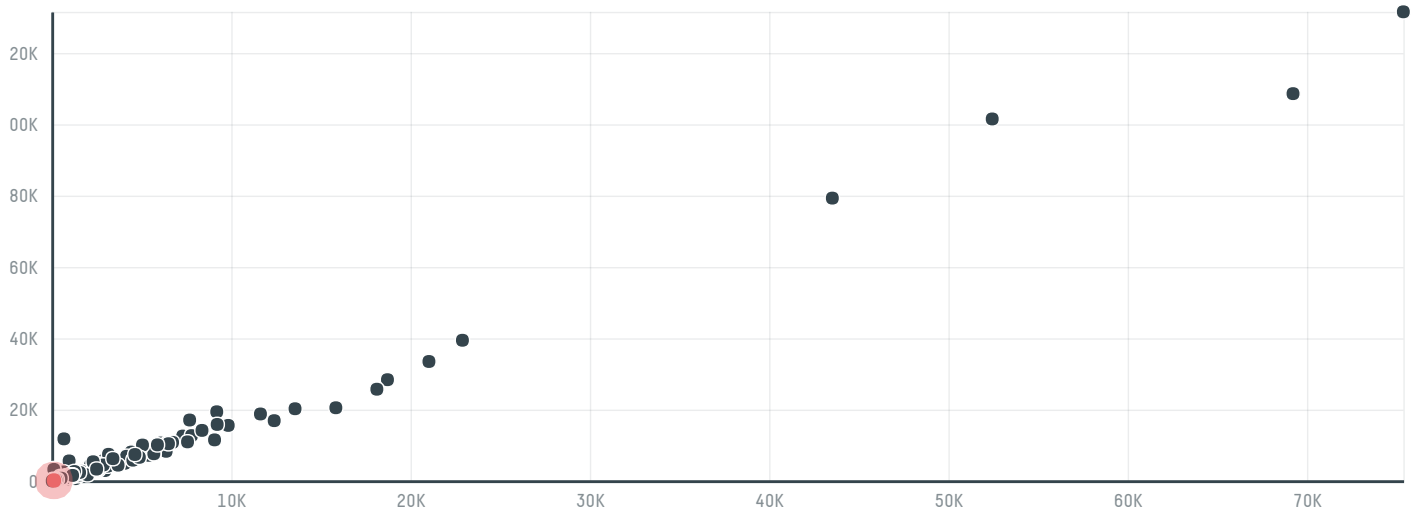

Valentino cafe spa

ACTIVITY	COMMODITY	COUNTRY	YEAR
Importer	Coffee	Brazil	2017

Valentino cafe spa was the 627th largest importer of coffee from BRAZIL in 2017, accounting for 134 tons. This is a 46% decrease vs the previous year. As an importer, Valentino cafe spa sources from 2 municipalities, or 0% of the coffee production municipalities. The main destination of the coffee imported by Valentino cafe spa is Italy, accounting for 100% of the total.

TOP DESTINATION COUNTRIES OF COFFEE IMPORTED BY VALENTINO CAFFE SPA:

COMPARING COMPANIES IMPORTING COFFEE FROM BRAZIL IN 2017

Trase is a partnership between

In collaboration with

and many other organizations and individuals.