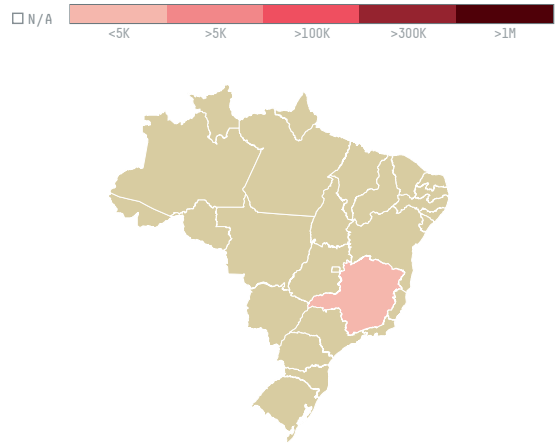

trase

Kencaf importing and distributing company

ACTIVITY COMMODITY COUNTRY YEAR
Importer **Coffee** **Brazil** **2016**

Kencaf importing and distributing company was the 1455th largest importer of coffee from BRAZIL in 2016, accounting for 19 tons. This is a 93% decrease vs the previous year. As an importer, Kencaf importing and distributing company sources from 1 municipalities, or 0% of the coffee production municipalities. The main destination of the coffee imported by Kencaf importing and distributing company is Lebanon, accounting for 100% of the total.

TOP DESTINATION COUNTRIES OF COFFEE IMPORTED BY KENCAF IMPORTING AND DISTRIBUTING COMPANY:

□ N/A <5K >5K >100K >300K >1M

COMPARING COMPANIES IMPORTING COFFEE FROM BRAZIL IN 2016

Trase is a partnership between