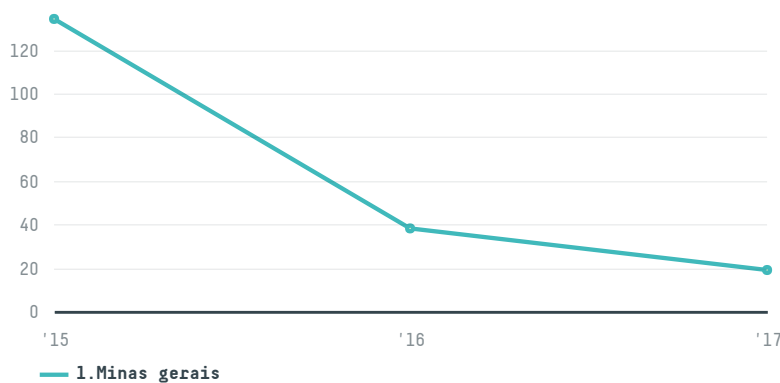

TOP DESTINATION COUNTRIES OF COFFEE IMPORTED BY INTERCAFE S.A.: