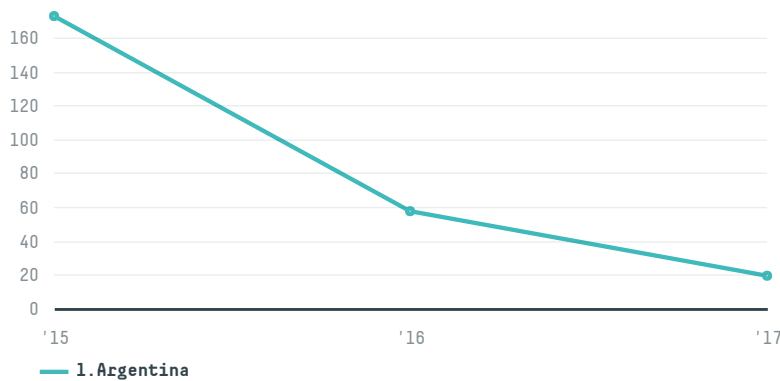

TOP DESTINATION COUNTRIES OF COFFEE IMPORTED BY INTERCAFE S.A.: