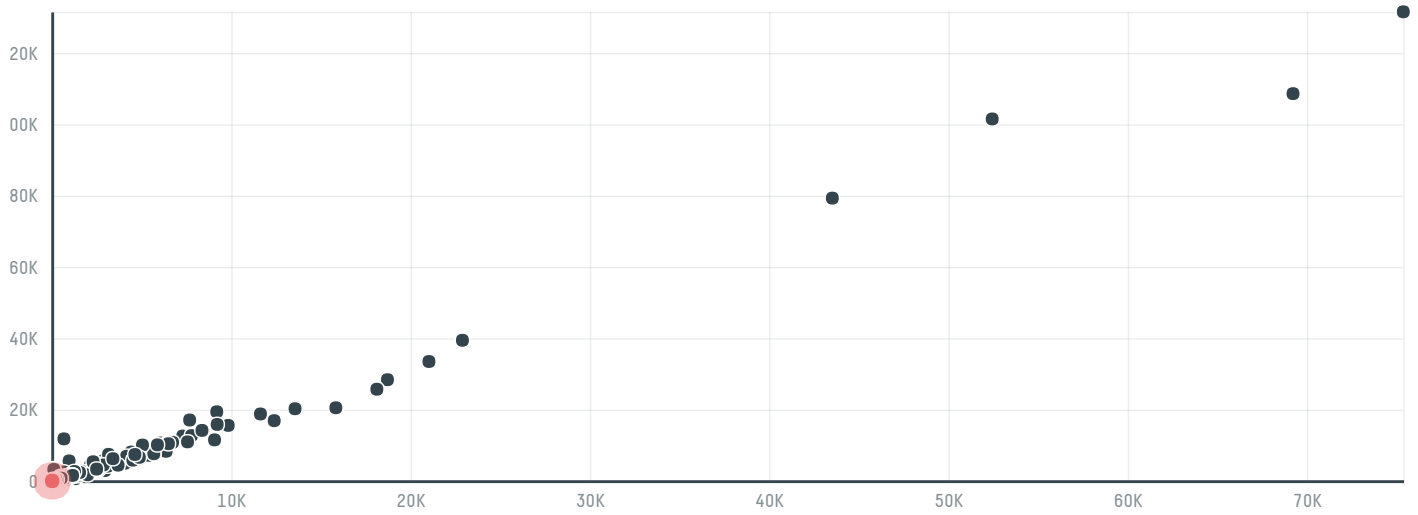

trase

Intercafe s.a.

ACTIVITY: **Importer**
COMMODITY: **Coffee**
COUNTRY: **Brazil**
YEAR: **2017**

Intercafe s.a. was the 1193rd largest importer of coffee from BRAZIL in 2017, accounting for 19 tons. This is a 67% decrease vs the previous year. As an importer, Intercafe s.a. sources from 1 municipalities, or 0% of the coffee production municipalities. The main destination of the coffee imported by Intercafe s.a. is Argentina, accounting for 100% of the total.

TOP DESTINATION COUNTRIES OF COFFEE IMPORTED BY INTERCAFE S.A.:

COMPARING COMPANIES IMPORTING COFFEE FROM BRAZIL IN 2017

Trase is a partnership between

In collaboration with

and many other organizations and individuals.