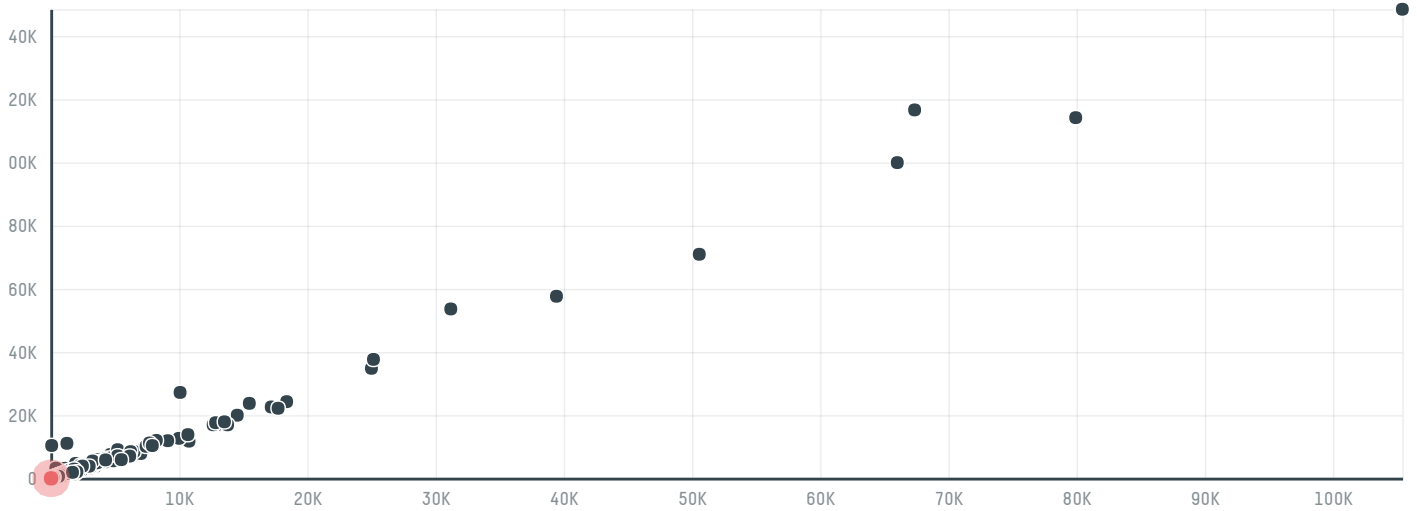

trase

Abed allateff arbia co.

ACTIVITY: **Importer**
COMMODITY: **Coffee**
COUNTRY: **Brazil**
YEAR: **2015**

Abed allateff arbia co. was the 1445th largest importer of coffee from BRAZIL in 2015, accounting for 19 tons. As an importer, Abed allateff arbia co. sources from 1 municipalities, or 0% of the coffee production municipalities. The main destination of the coffee imported by Abed allateff arbia co. is Israel, accounting for 100% of the total.

TOP DESTINATION COUNTRIES OF COFFEE IMPORTED BY ABED ALLATEFF ARBIA CO.:

COMPARING COMPANIES IMPORTING COFFEE FROM BRAZIL IN 2015

Trase is a partnership between

In collaboration with

and many other organizations and individuals.