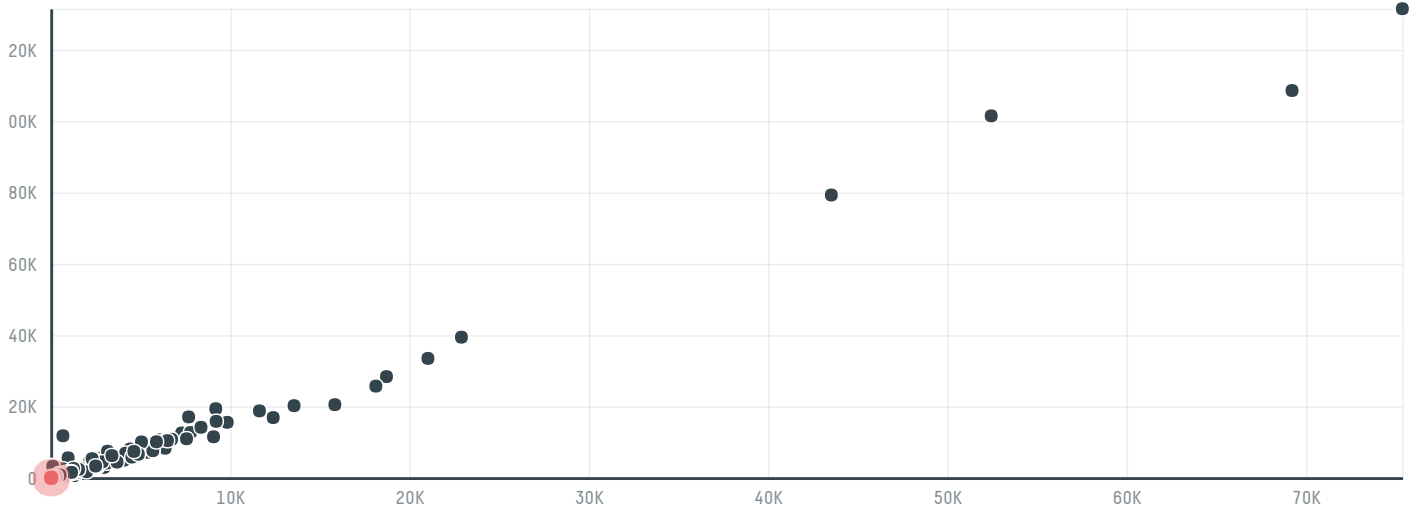

trase

Merko dis ticaret ve sanayi as

ACTIVITY: **Importer**
COMMODITY: **Coffee**
COUNTRY: **Brazil**
YEAR: **2017**

Merko dis ticaret ve sanayi as was the 1173rd largest importer of coffee from BRAZIL in 2017, accounting for 20 tons. This is a 94% decrease vs the previous year. As an importer, Merko dis ticaret ve sanayi as sources from 1 municipalities, or 0% of the coffee production municipalities. The main destination of the coffee imported by Merko dis ticaret ve sanayi as is Turkey, accounting for 100% of the total.

TOP DESTINATION COUNTRIES OF COFFEE IMPORTED BY MERKO DIS TICARET VE SANAYI AS:

COMPARING COMPANIES IMPORTING COFFEE FROM BRAZIL IN 2017

Trase is a partnership between

In collaboration with

and many other organizations and individuals.