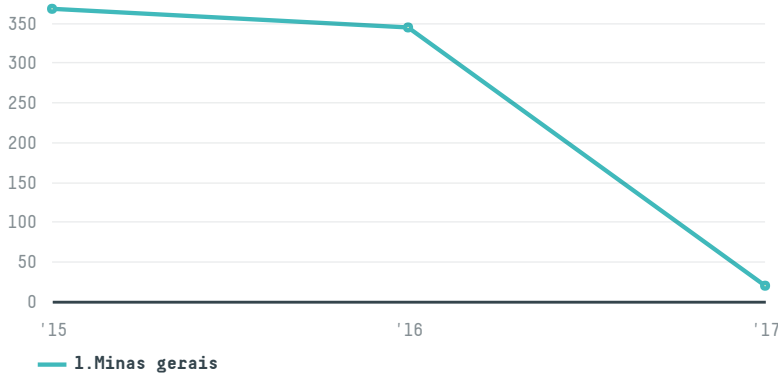

TOP DESTINATION COUNTRIES OF COFFEE IMPORTED BY MERKO DIS TICARET VE SANAYI AS: