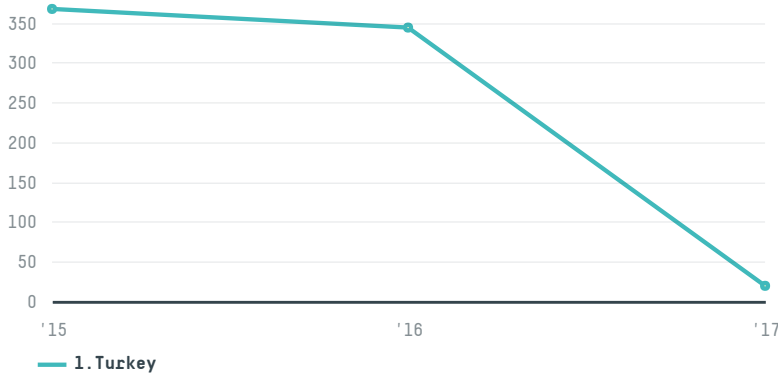

TOP DESTINATION COUNTRIES OF COFFEE IMPORTED BY MERKO DIS TICARET VE SANAYI AS: