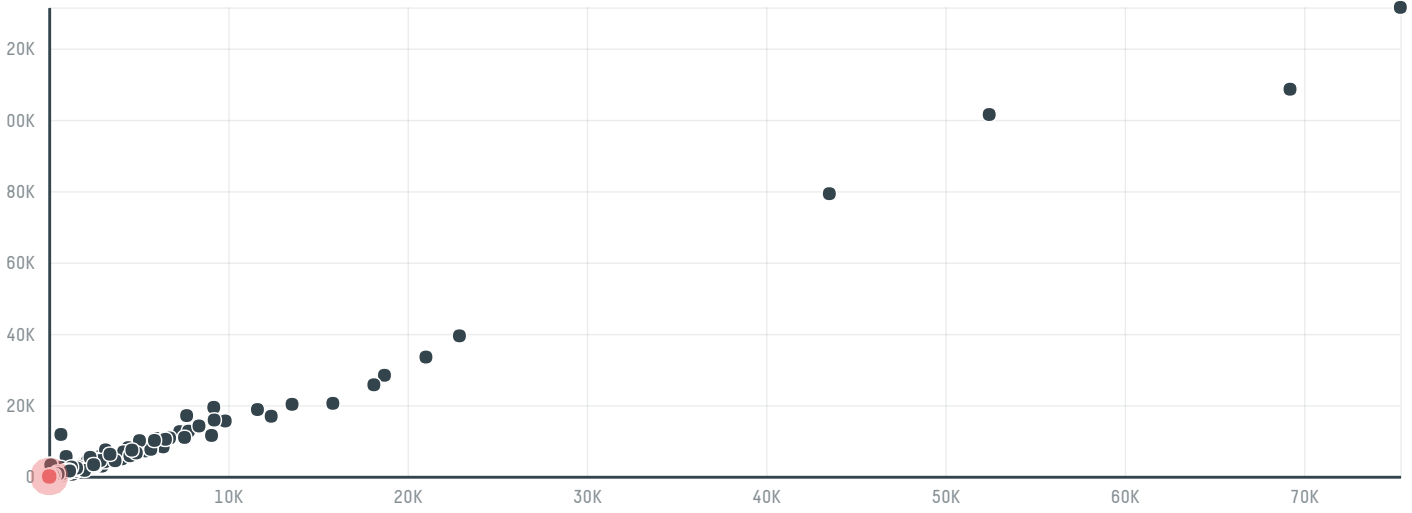

trase

Hellafric s/a.

ACTIVITY: **Importer**
COMMODITY: **Coffee**
COUNTRY: **Brazil**
YEAR: **2017**

Hellafric s/a. was the 1197th largest importer of coffee from BRAZIL in 2017, accounting for 19 tons. This is a 80% decrease vs the previous year. As an importer, Hellafric s/a. sources from 1 municipalities, or 0% of the coffee production municipalities. The main destination of the coffee imported by Hellafric s/a. is Greece, accounting for 100% of the total.

TOP DESTINATION COUNTRIES OF COFFEE IMPORTED BY HELLAFRIC S/A.:

Trase is a partnership between

 Stockholm Environment Institute

 Global Canopy Programme

In collaboration with

 vizzuality

 The European Forest Institute