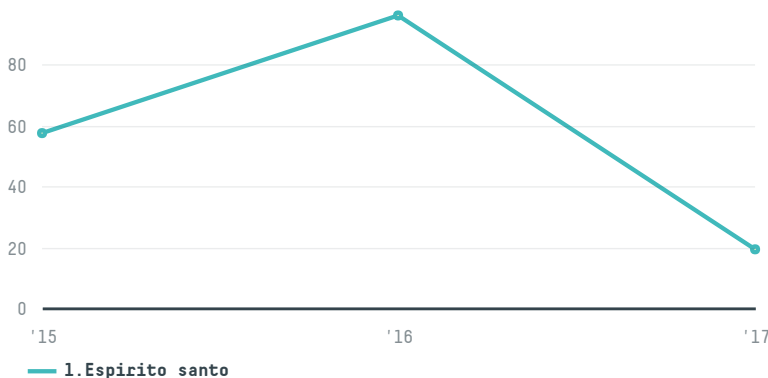

TOP DESTINATION COUNTRIES OF COFFEE IMPORTED BY HELLAFRIC S/A.: