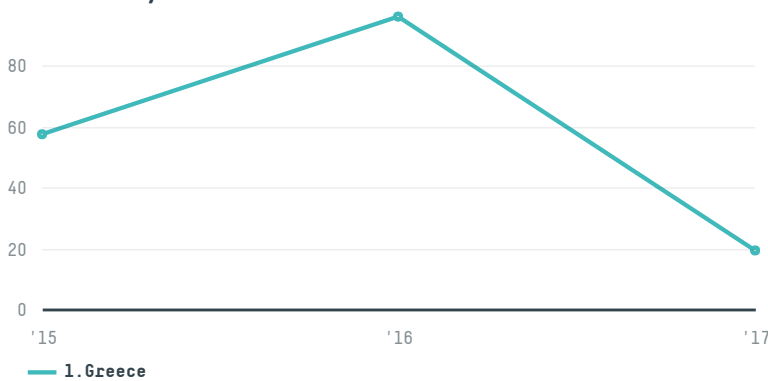

TOP DESTINATION COUNTRIES OF COFFEE IMPORTED BY HELLAFRIC S/A.: