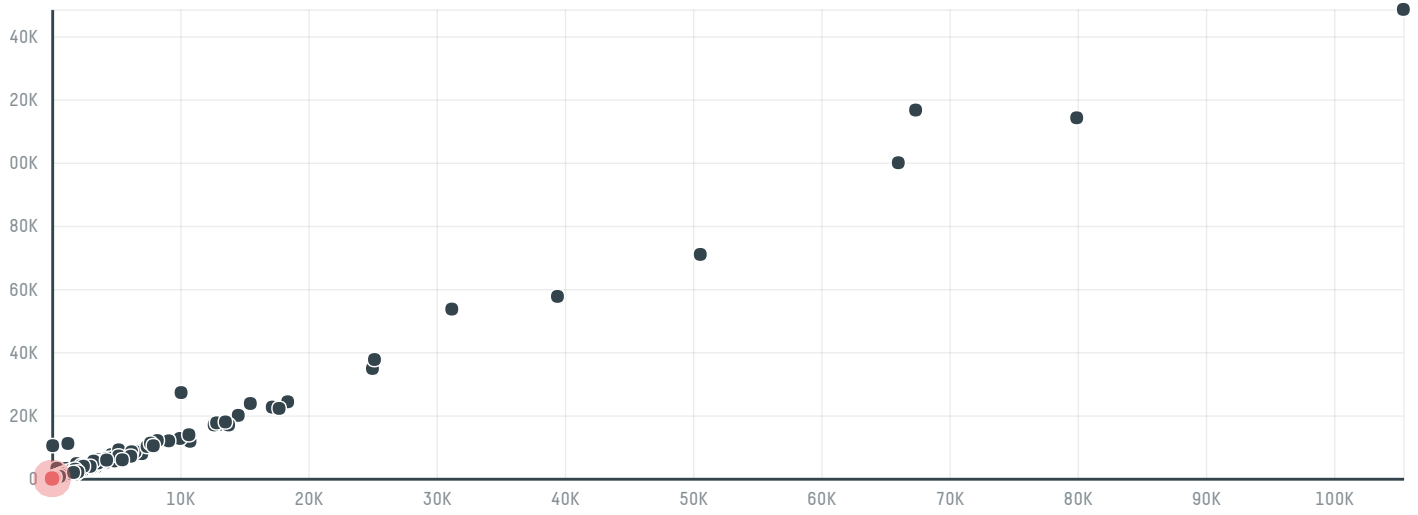

trase

Heirloom coffee,llc

ACTIVITY	COMMODITY	COUNTRY	YEAR
Importer	Coffee	Brazil	2015

Heirloom coffee,llc was the 1579th largest importer of coffee from BRAZIL in 2015, accounting for 13 tons. As an importer, Heirloom coffee,llc sources from 1 municipalities, or 0% of the coffee production municipalities. The main destination of the coffee imported by Heirloom coffee,llc is United states, accounting for 100% of the total.

TOP DESTINATION COUNTRIES OF COFFEE IMPORTED BY HEIRLOOM COFFEE, LLC:

Trase is a partnership between

In collaboration with

and many other organizations and individuals.

Donors

[Terms of Use](#) · [Privacy policy](#) · [Cookie policy](#) · [Contact us](#)