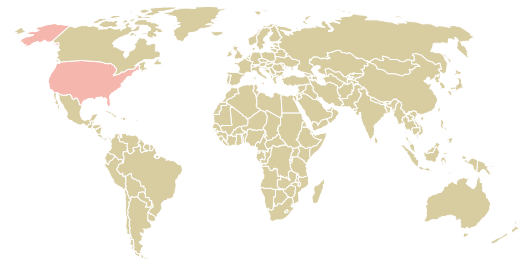

trase

Heirloom coffee,llc

ACTIVITY	COMMODITY	COUNTRY	YEAR
Importer	Coffee	Brazil	2015

Heirloom coffee,llc was the 1579th largest importer of coffee from BRAZIL in 2015, accounting for 13 tons. As an importer, Heirloom coffee,llc sources from 1 municipalities, or 0% of the coffee production municipalities. The main destination of the coffee imported by Heirloom coffee,llc is United states, accounting for 100% of the total.

TOP DESTINATION COUNTRIES OF COFFEE IMPORTED BY HEIRLOOM COFFEE, LLC:

Trase is a partnership between

In collaboration with

and many other organizations and individuals.

Donors

[Terms of Use](#) · [Privacy policy](#) · [Cookie policy](#) · [Contact us](#)