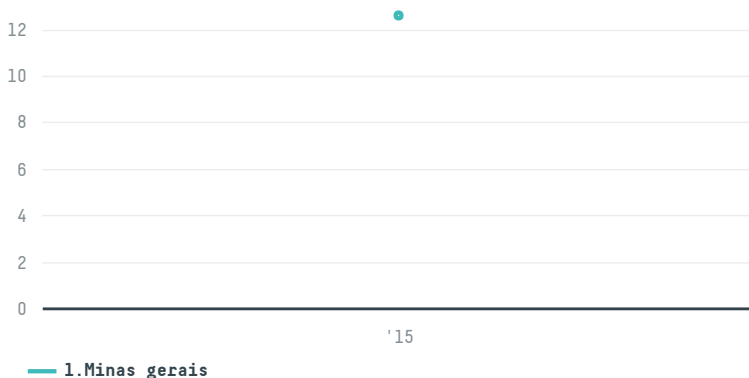

TOP DESTINATION COUNTRIES OF COFFEE IMPORTED BY HEIRLOOM COFFEE, LLC: