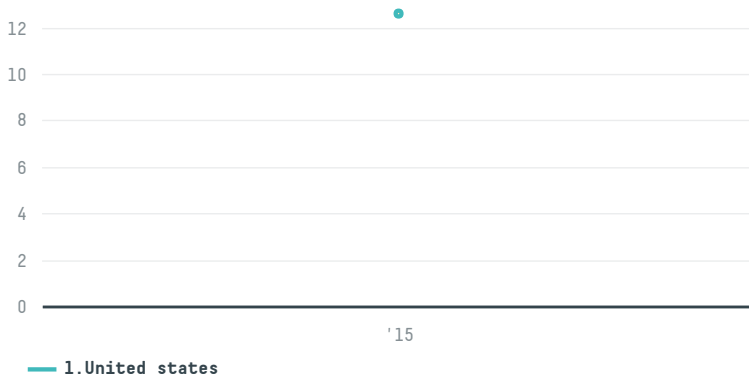

TOP DESTINATION COUNTRIES OF COFFEE IMPORTED BY HEIRLOOM COFFEE, LLC: