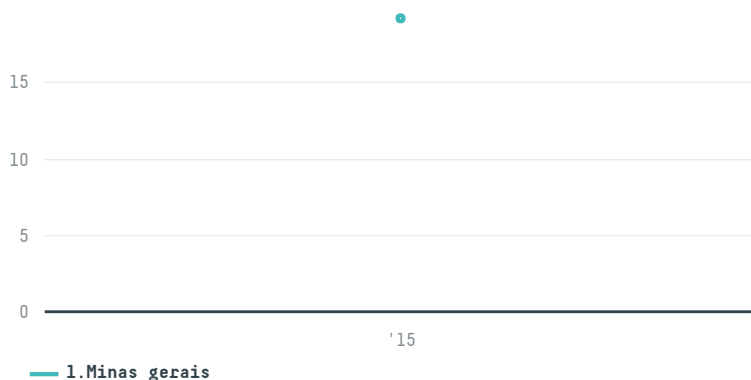

TOP DESTINATION COUNTRIES OF COFFEE IMPORTED BY RGC COFFEE INC (AF-059/15):