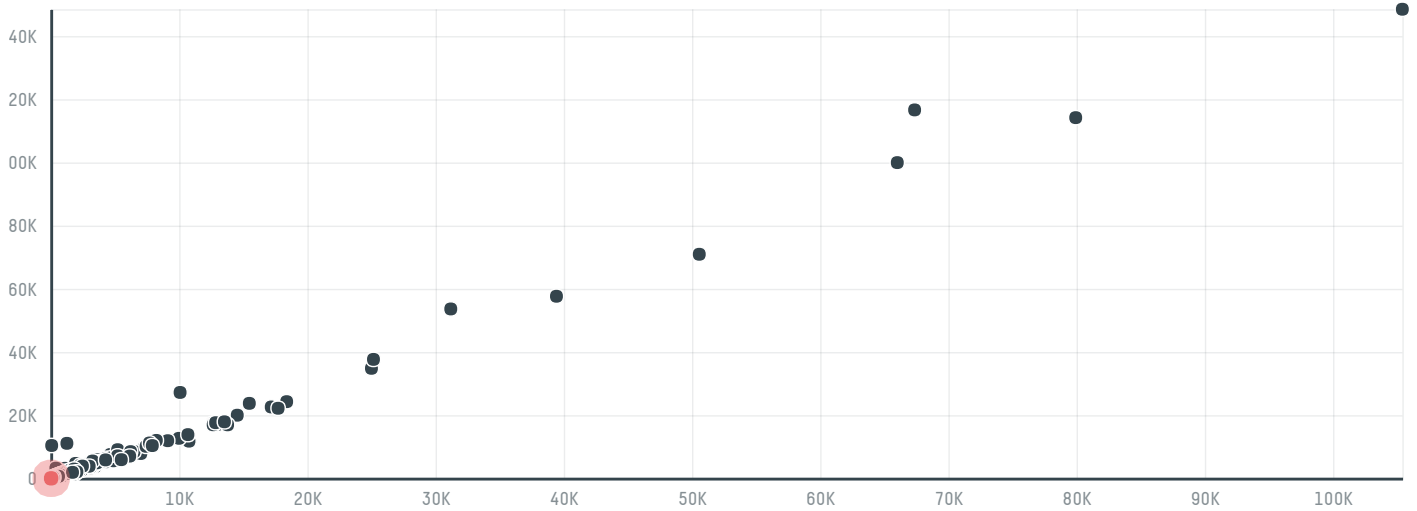

trase

Rgc coffee inc (af-059/15)

ACTIVITY	COMMODITY	COUNTRY	YEAR
Importer	Coffee	Brazil	2015

Rgc coffee inc (af-059/15) was the 1481st largest importer of coffee from BRAZIL in 2015, accounting for 19 tons. As an importer, Rgc coffee inc (af-059/15) sources from 1 municipalities, or 0% of the coffee production municipalities. The main destination of the coffee imported by Rgc coffee inc (af-059/15) is United states, accounting for 100% of the total.

TOP DESTINATION COUNTRIES OF COFFEE IMPORTED BY RGC COFFEE INC (AF-059/15):

COMPARING COMPANIES IMPORTING COFFEE FROM BRAZIL IN 2015

Trase is a partnership between

Stockholm Environment Institute

Global Canopy Programme