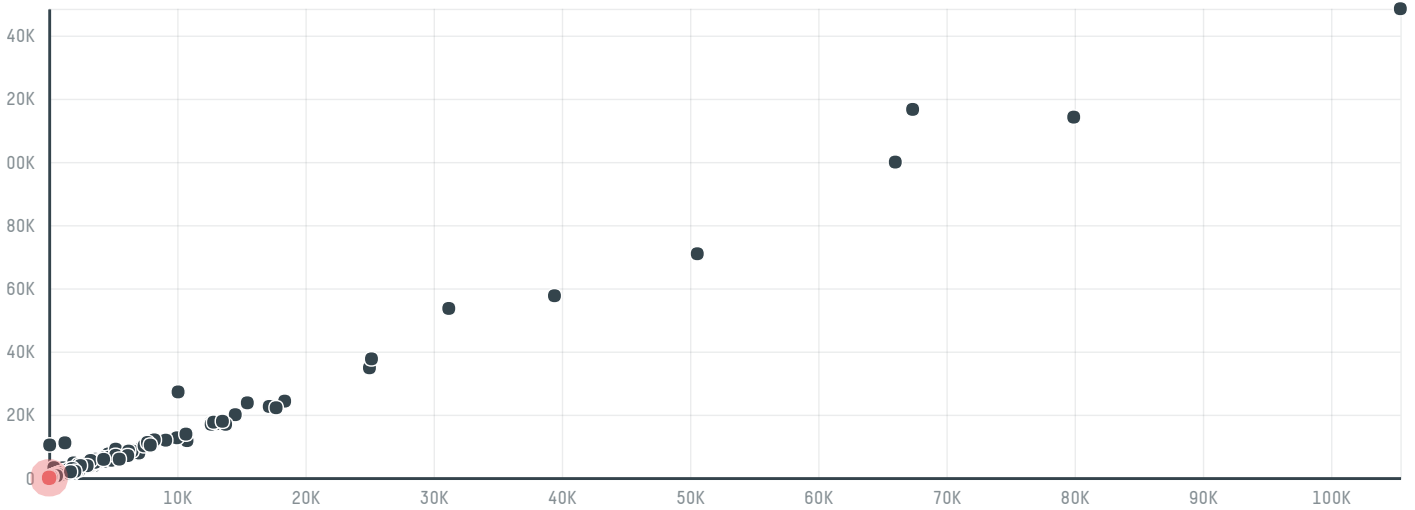

COMPARING COMPANIES IMPORTING COFFEE FROM BRAZIL IN 2015

Trase is a partnership between

In collaboration with

and many other organizations and individuals.

Donors

[Terms of Use](#) · [Privacy policy](#) · [Cookie policy](#) · [Contact us](#)