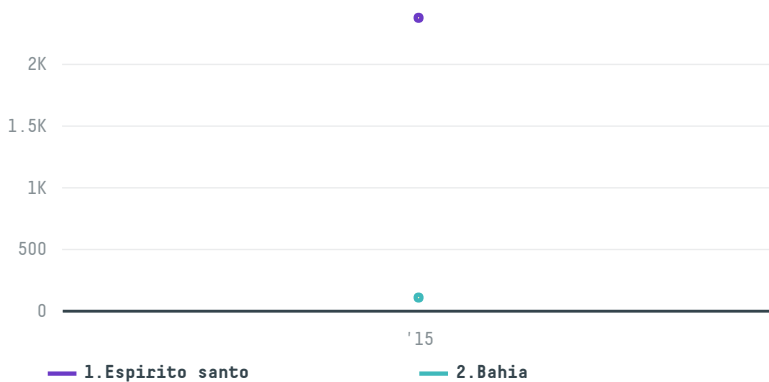

TOP DESTINATION COUNTRIES OF COFFEE IMPORTED BY THE FOLGER COFFE COMPANY: